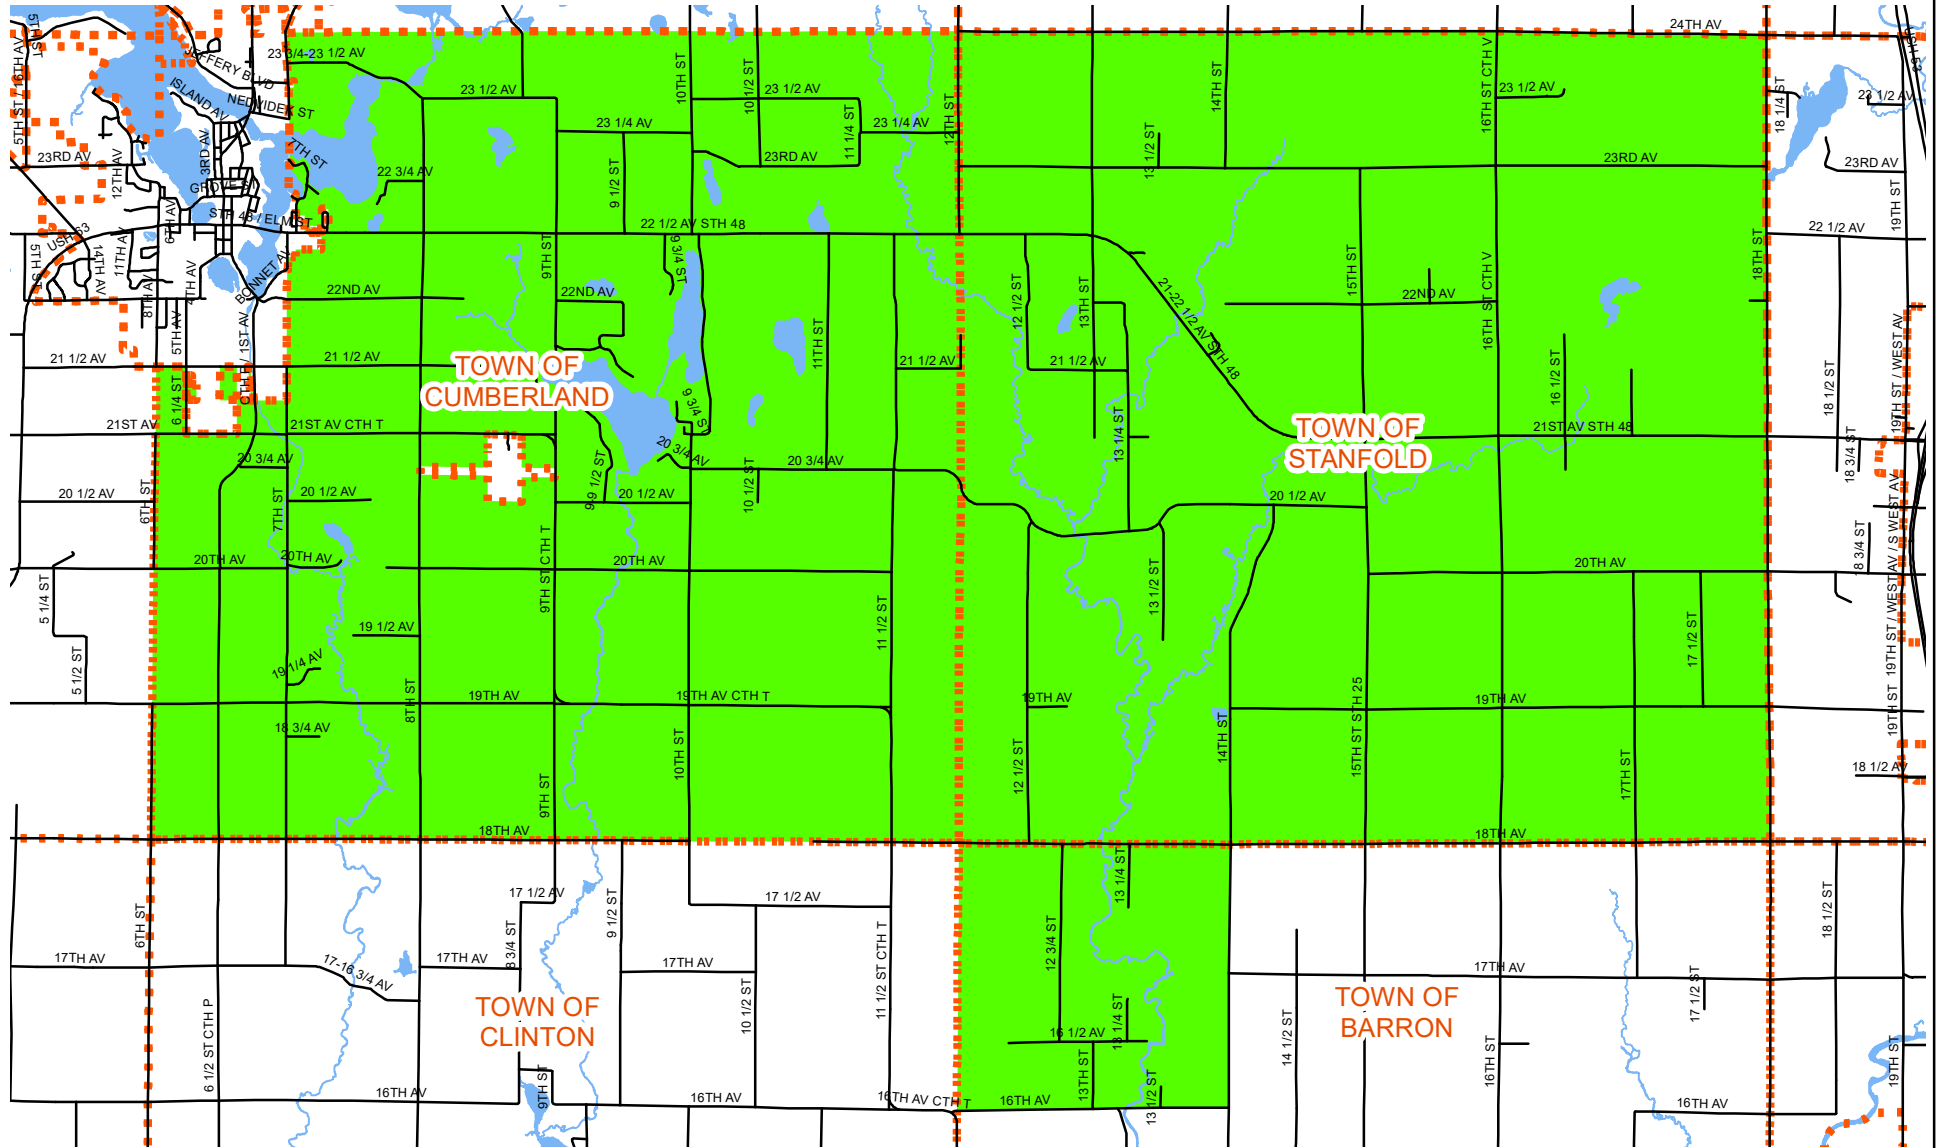

BARRON COUNTY SUPERVISORY DISTRICT #26

TOWN OF BARRON - WARD 2
TOWN OF CUMBERLAND
TOWN OF STANFOLD