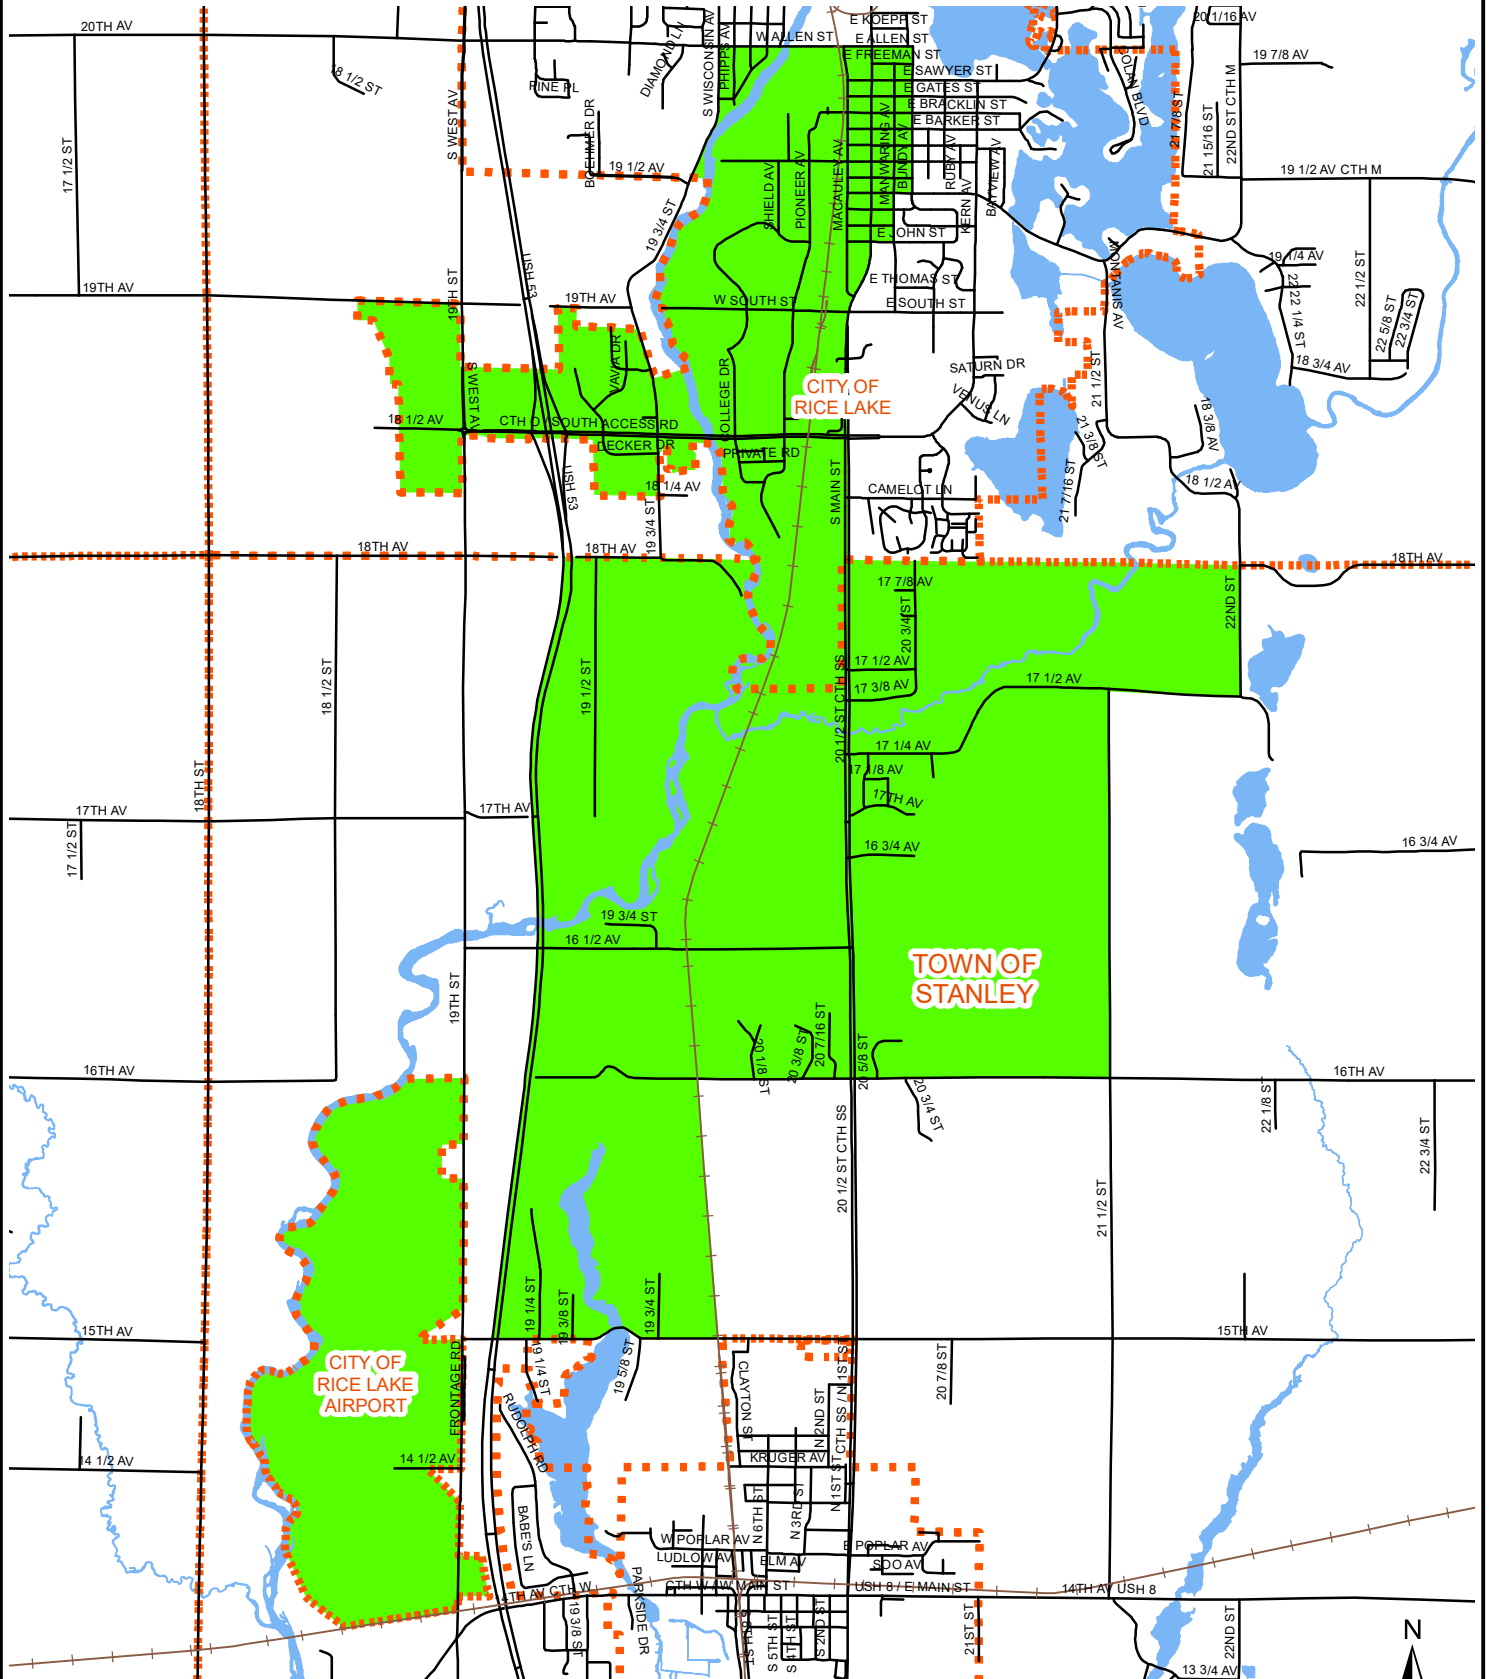

BARRON COUNTY SUPERVISORY DISTRICT #18

CITY OF RICE LAKE

TOWN OF STANLEY

CITY OF RICE LAKE AIRPORT

TOWN OF STANLEY - WARD 2
CITY OF RICE LAKE - WARDS 5 & 12 & 16 & 18 & 19

2022-2032