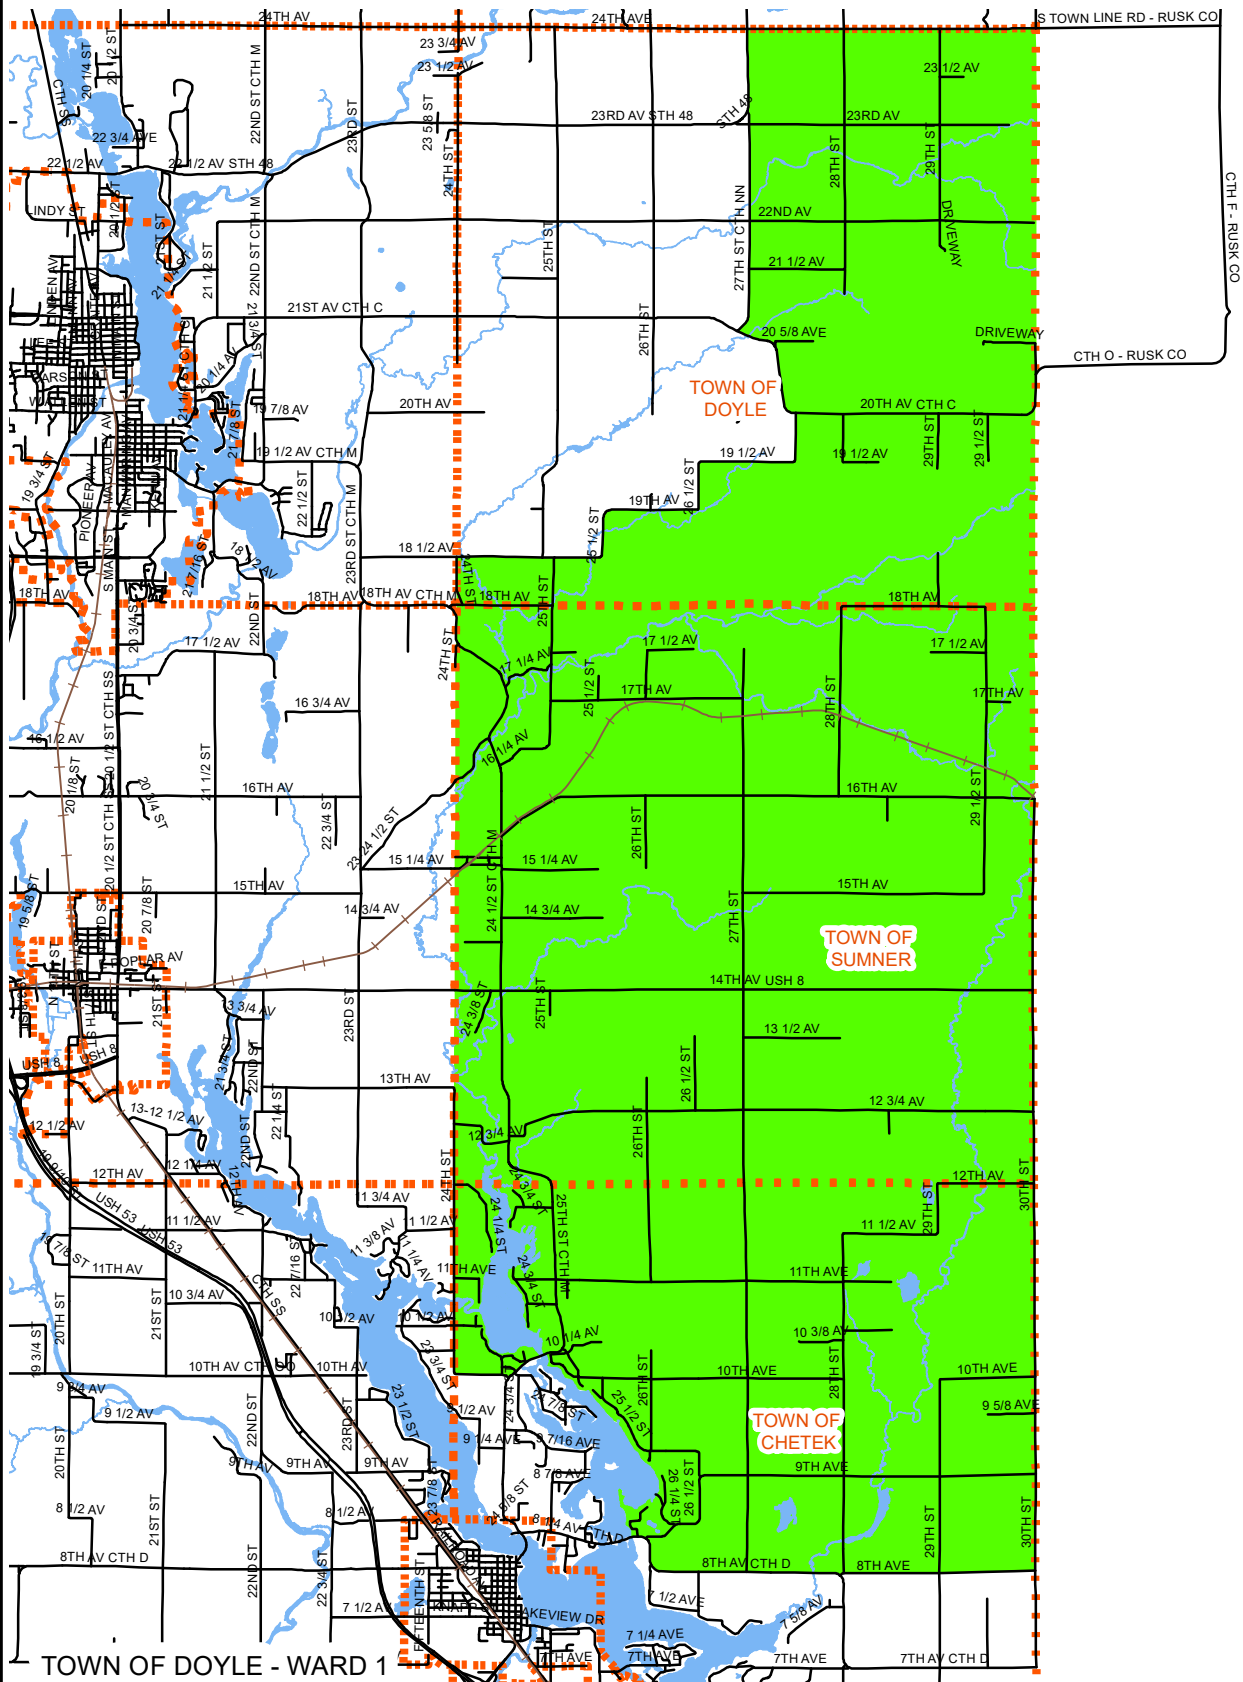

BARRON COUNTY SUPERVISORY DISTRICT #15

TOWN OF DOYLE - WARD 1
TOWN OF SUMNER
TOWN OF CHETEK - WARD 2