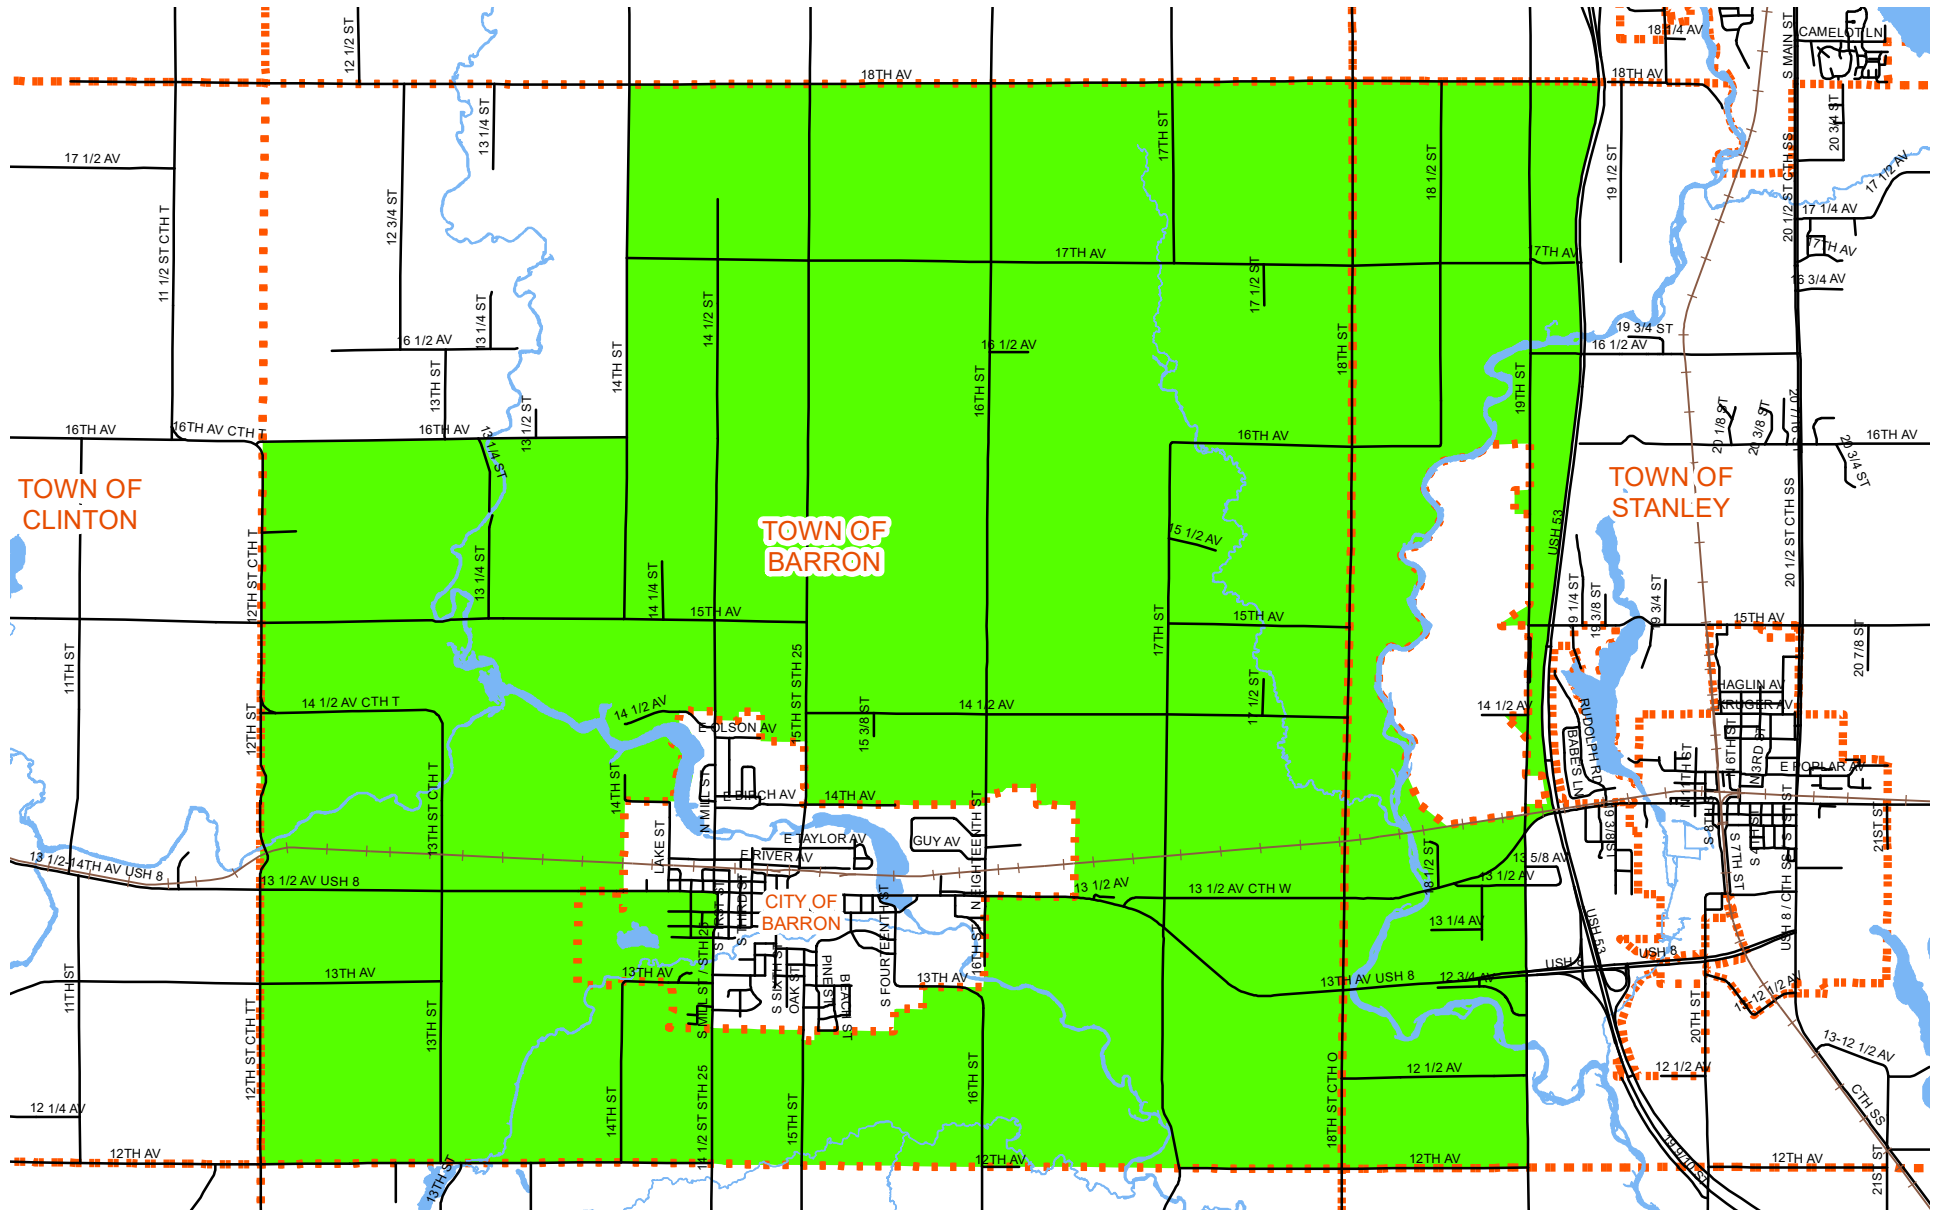

BARRON COUNTY SUPERVISORY DISTRICT #10

TOWN OF BARRON - WARD 1
TOWN OF STANLEY - WARD 1
CITY OF BARRON - WARD 7