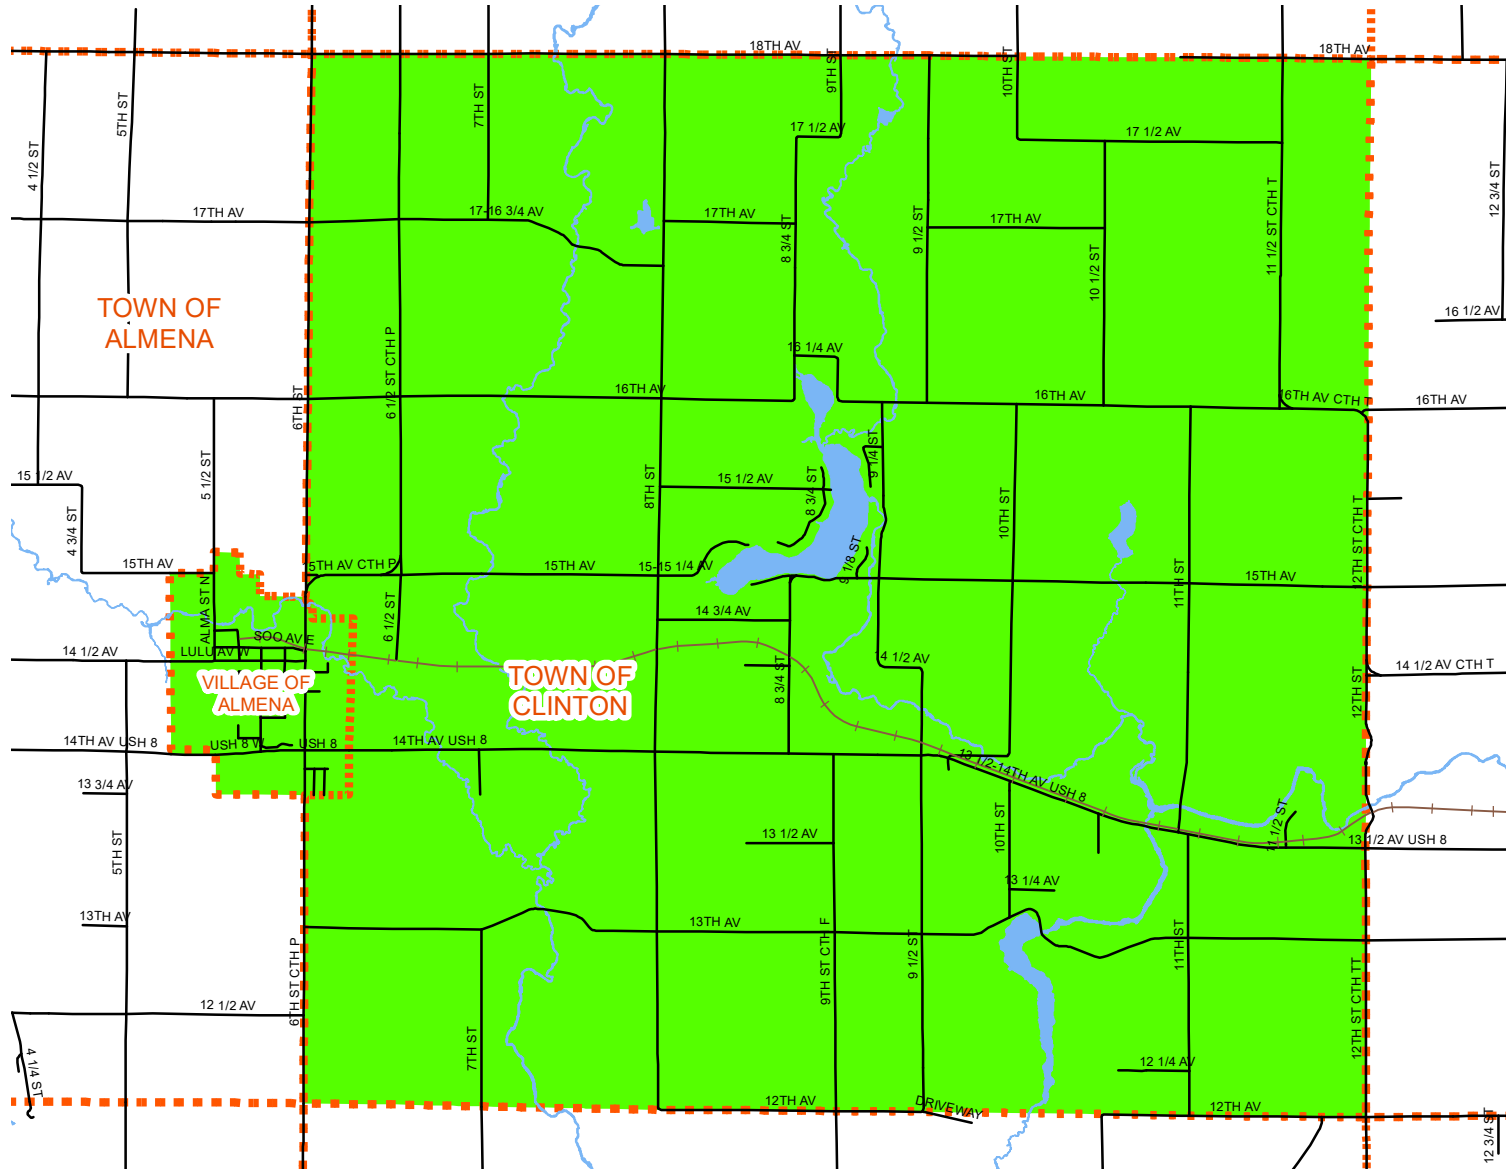

BARRON COUNTY SUPERVISORY DISTRICT #9

VILLAGE OF ALMENA
TOWN OF CLINTON