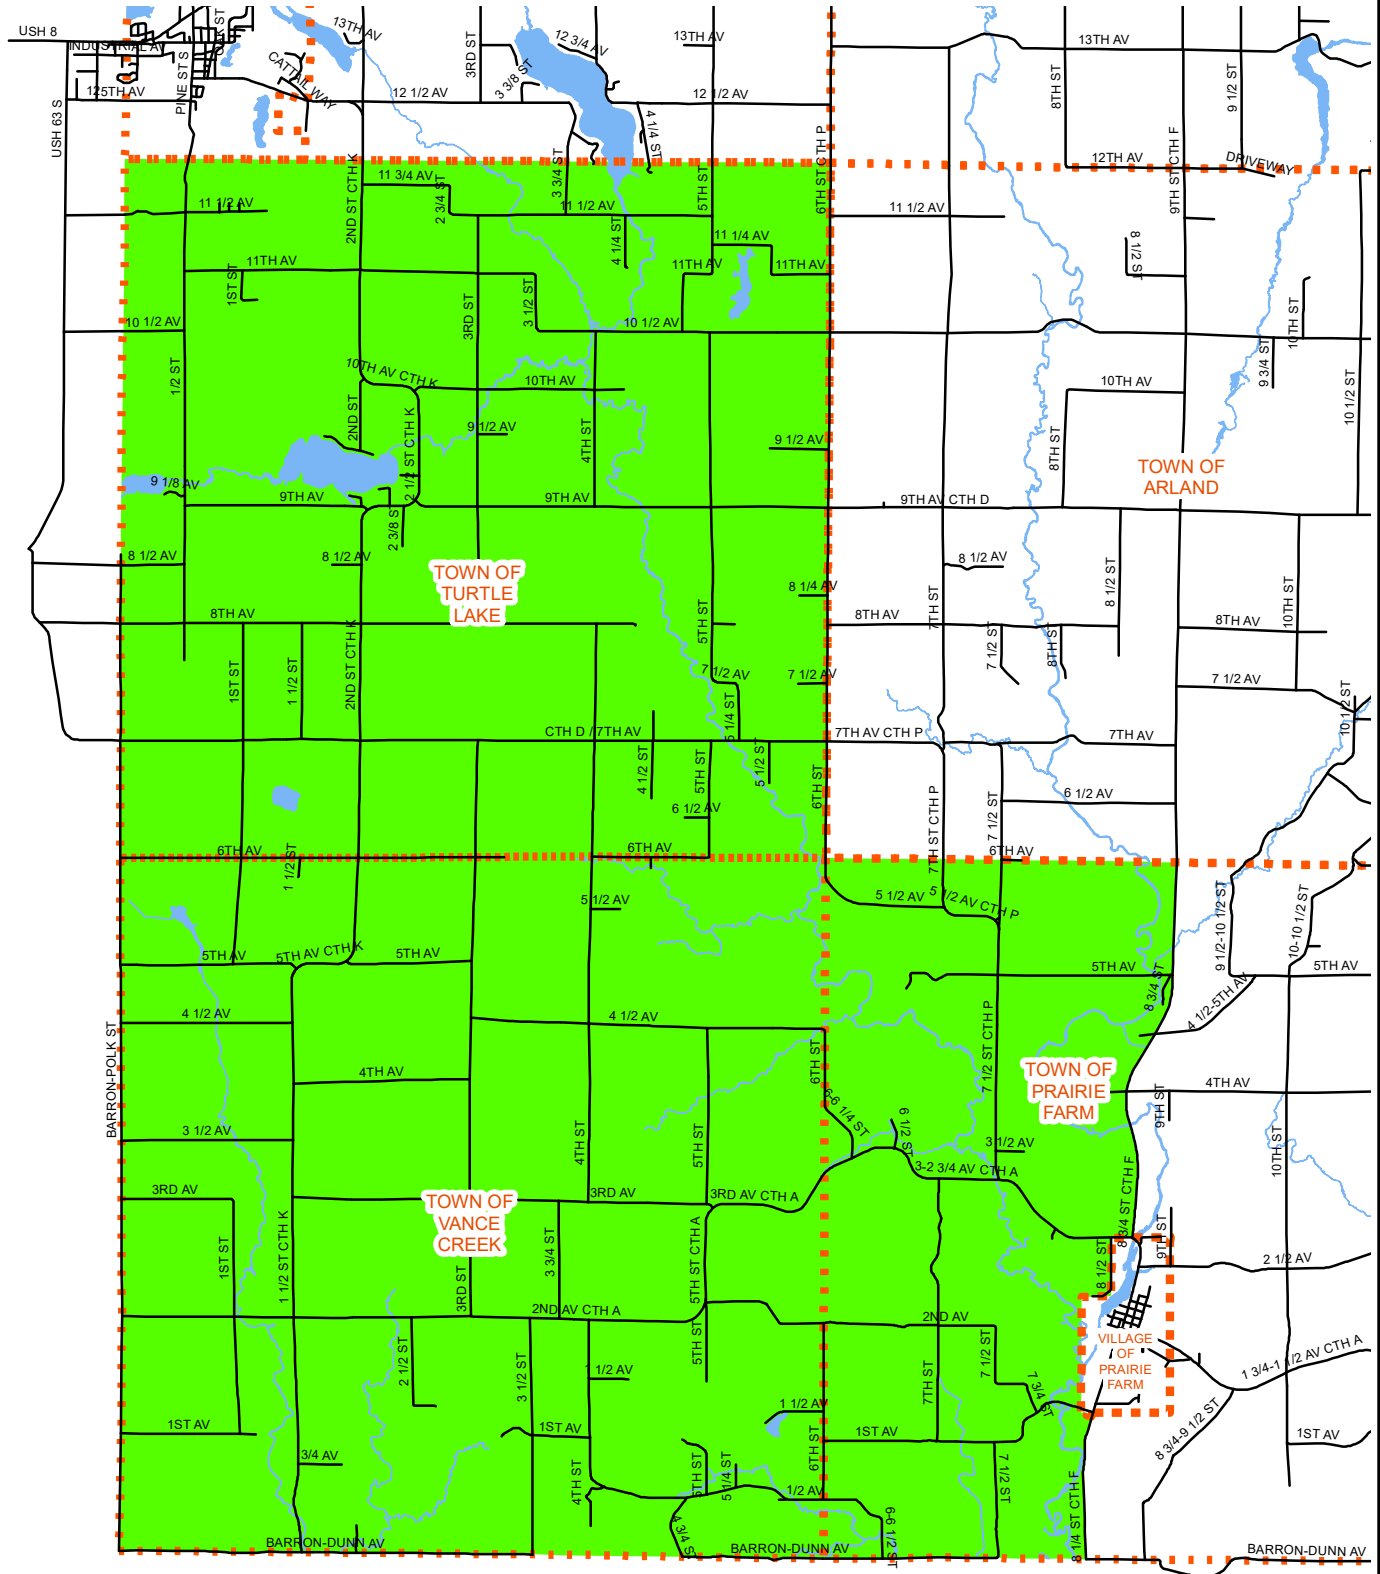

# BARRON COUNTY SUPERVISORY DISTRICT #7

TOWN OF TURTLE LAKE  
TOWN OF VANCE CREEK  
TOWN OF PRAIRIE FARM - WARD 2

2022-2032