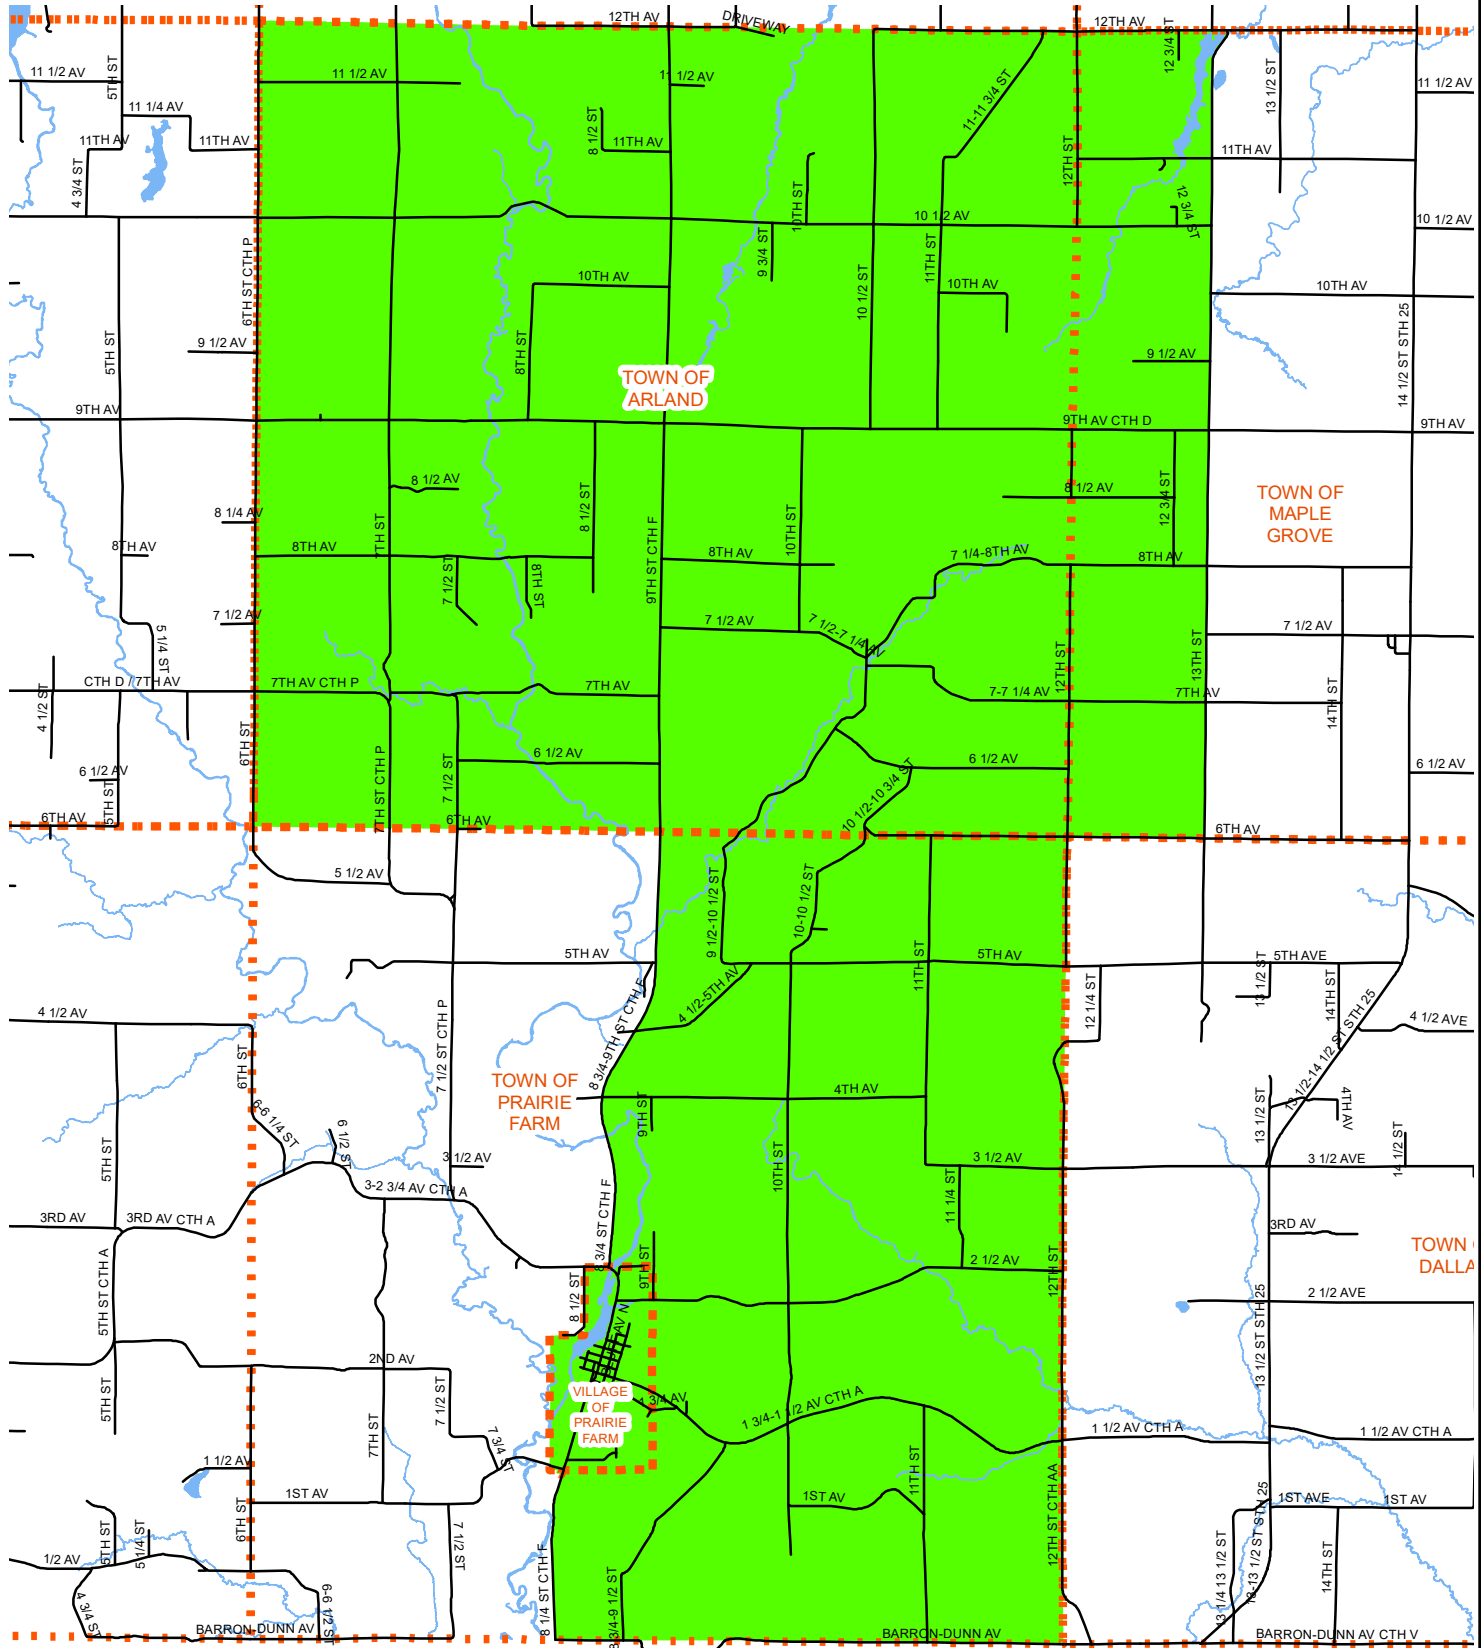

# BARRON COUNTY SUPERVISORY DISTRICT #6

VILLAGE OF PRAIRIE FARM  
TOWN OF PRAIRIE FARM - WARD 1  
TOWN OF ARLAND  
TOWN OF MAPLE GROVE - WARD 2

2022-2032