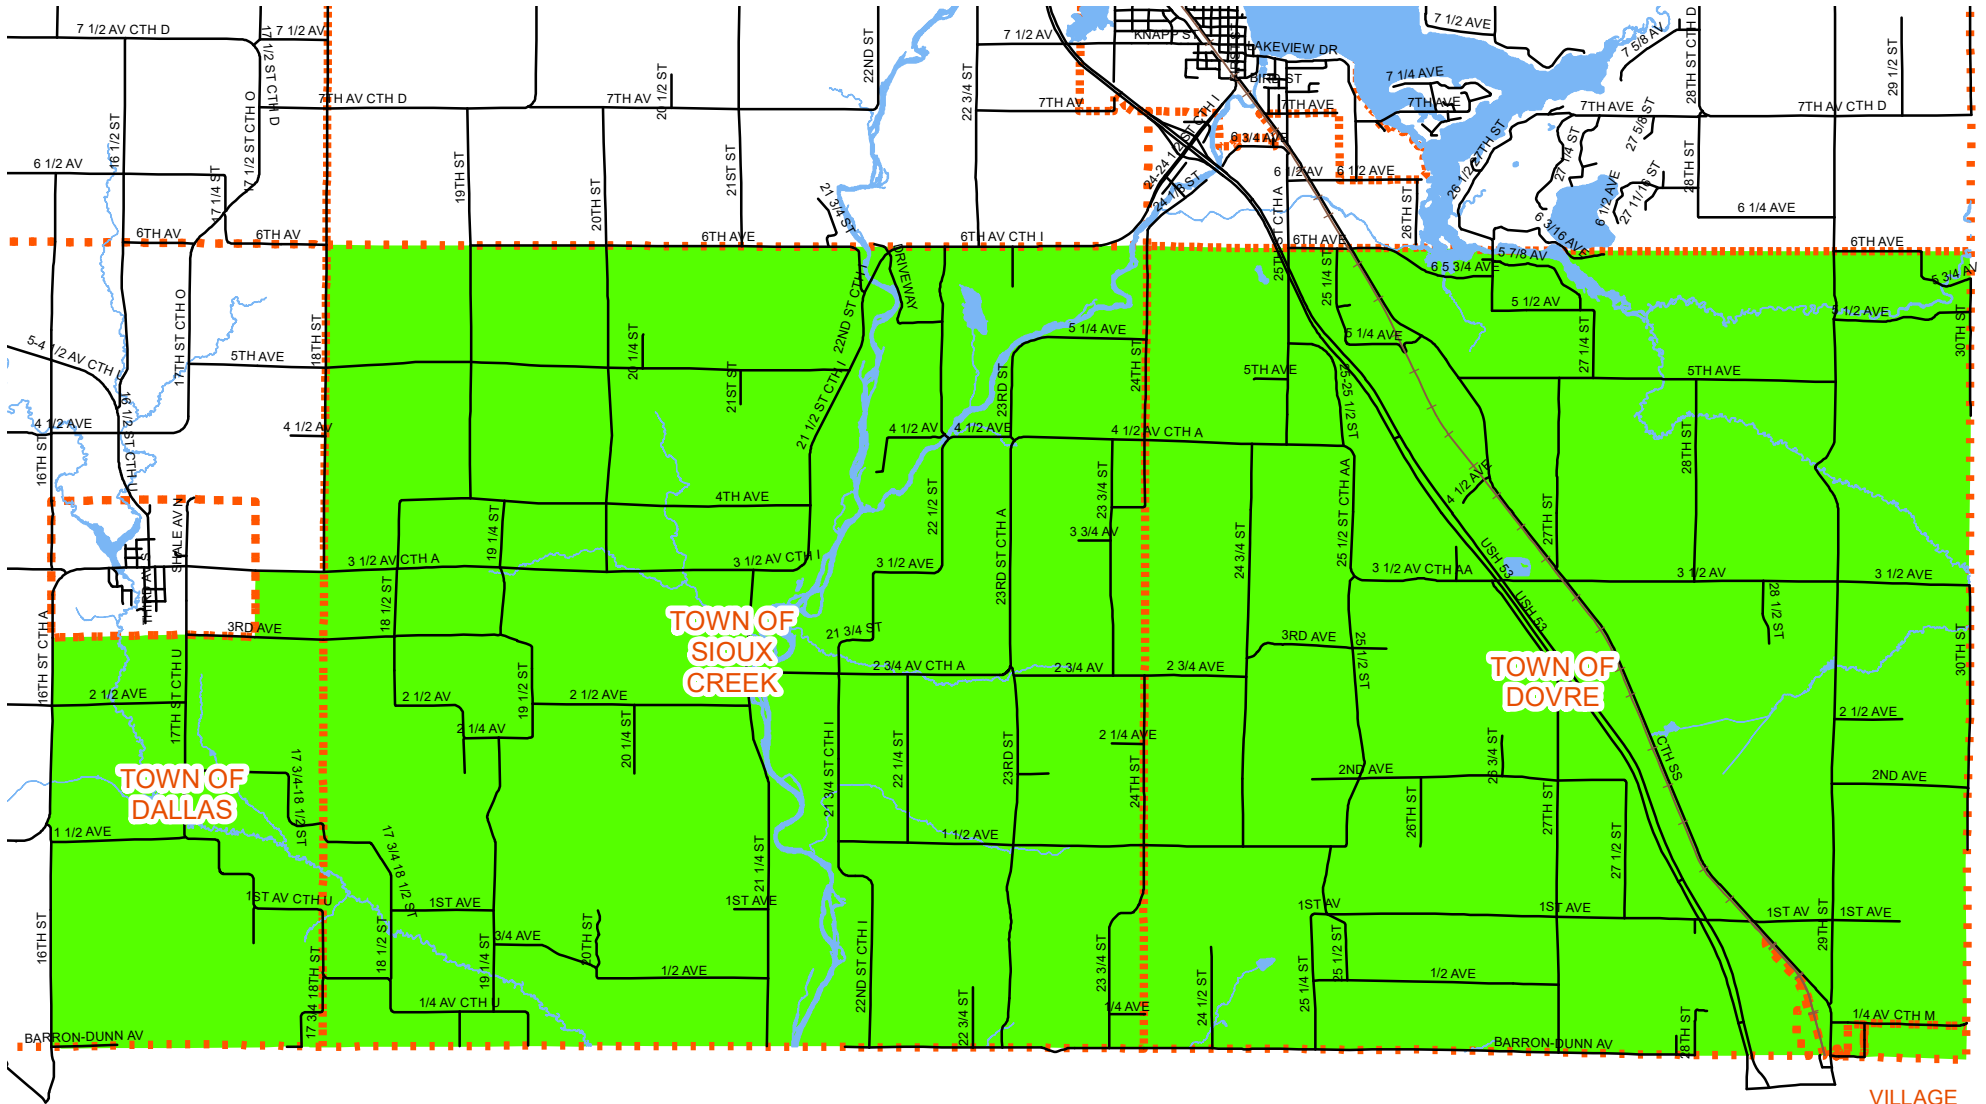

# BARRON COUNTY SUPERVISORY DISTRICT #2

TOWN OF DALLAS - WARD 2  
 TOWN OF DOVRE  
 TOWN OF SIOUX CREEK  
 VILLAGE OF NEW AUBURN - WARD 2

VILLAGE  
 OF NEW  
 AUBURN