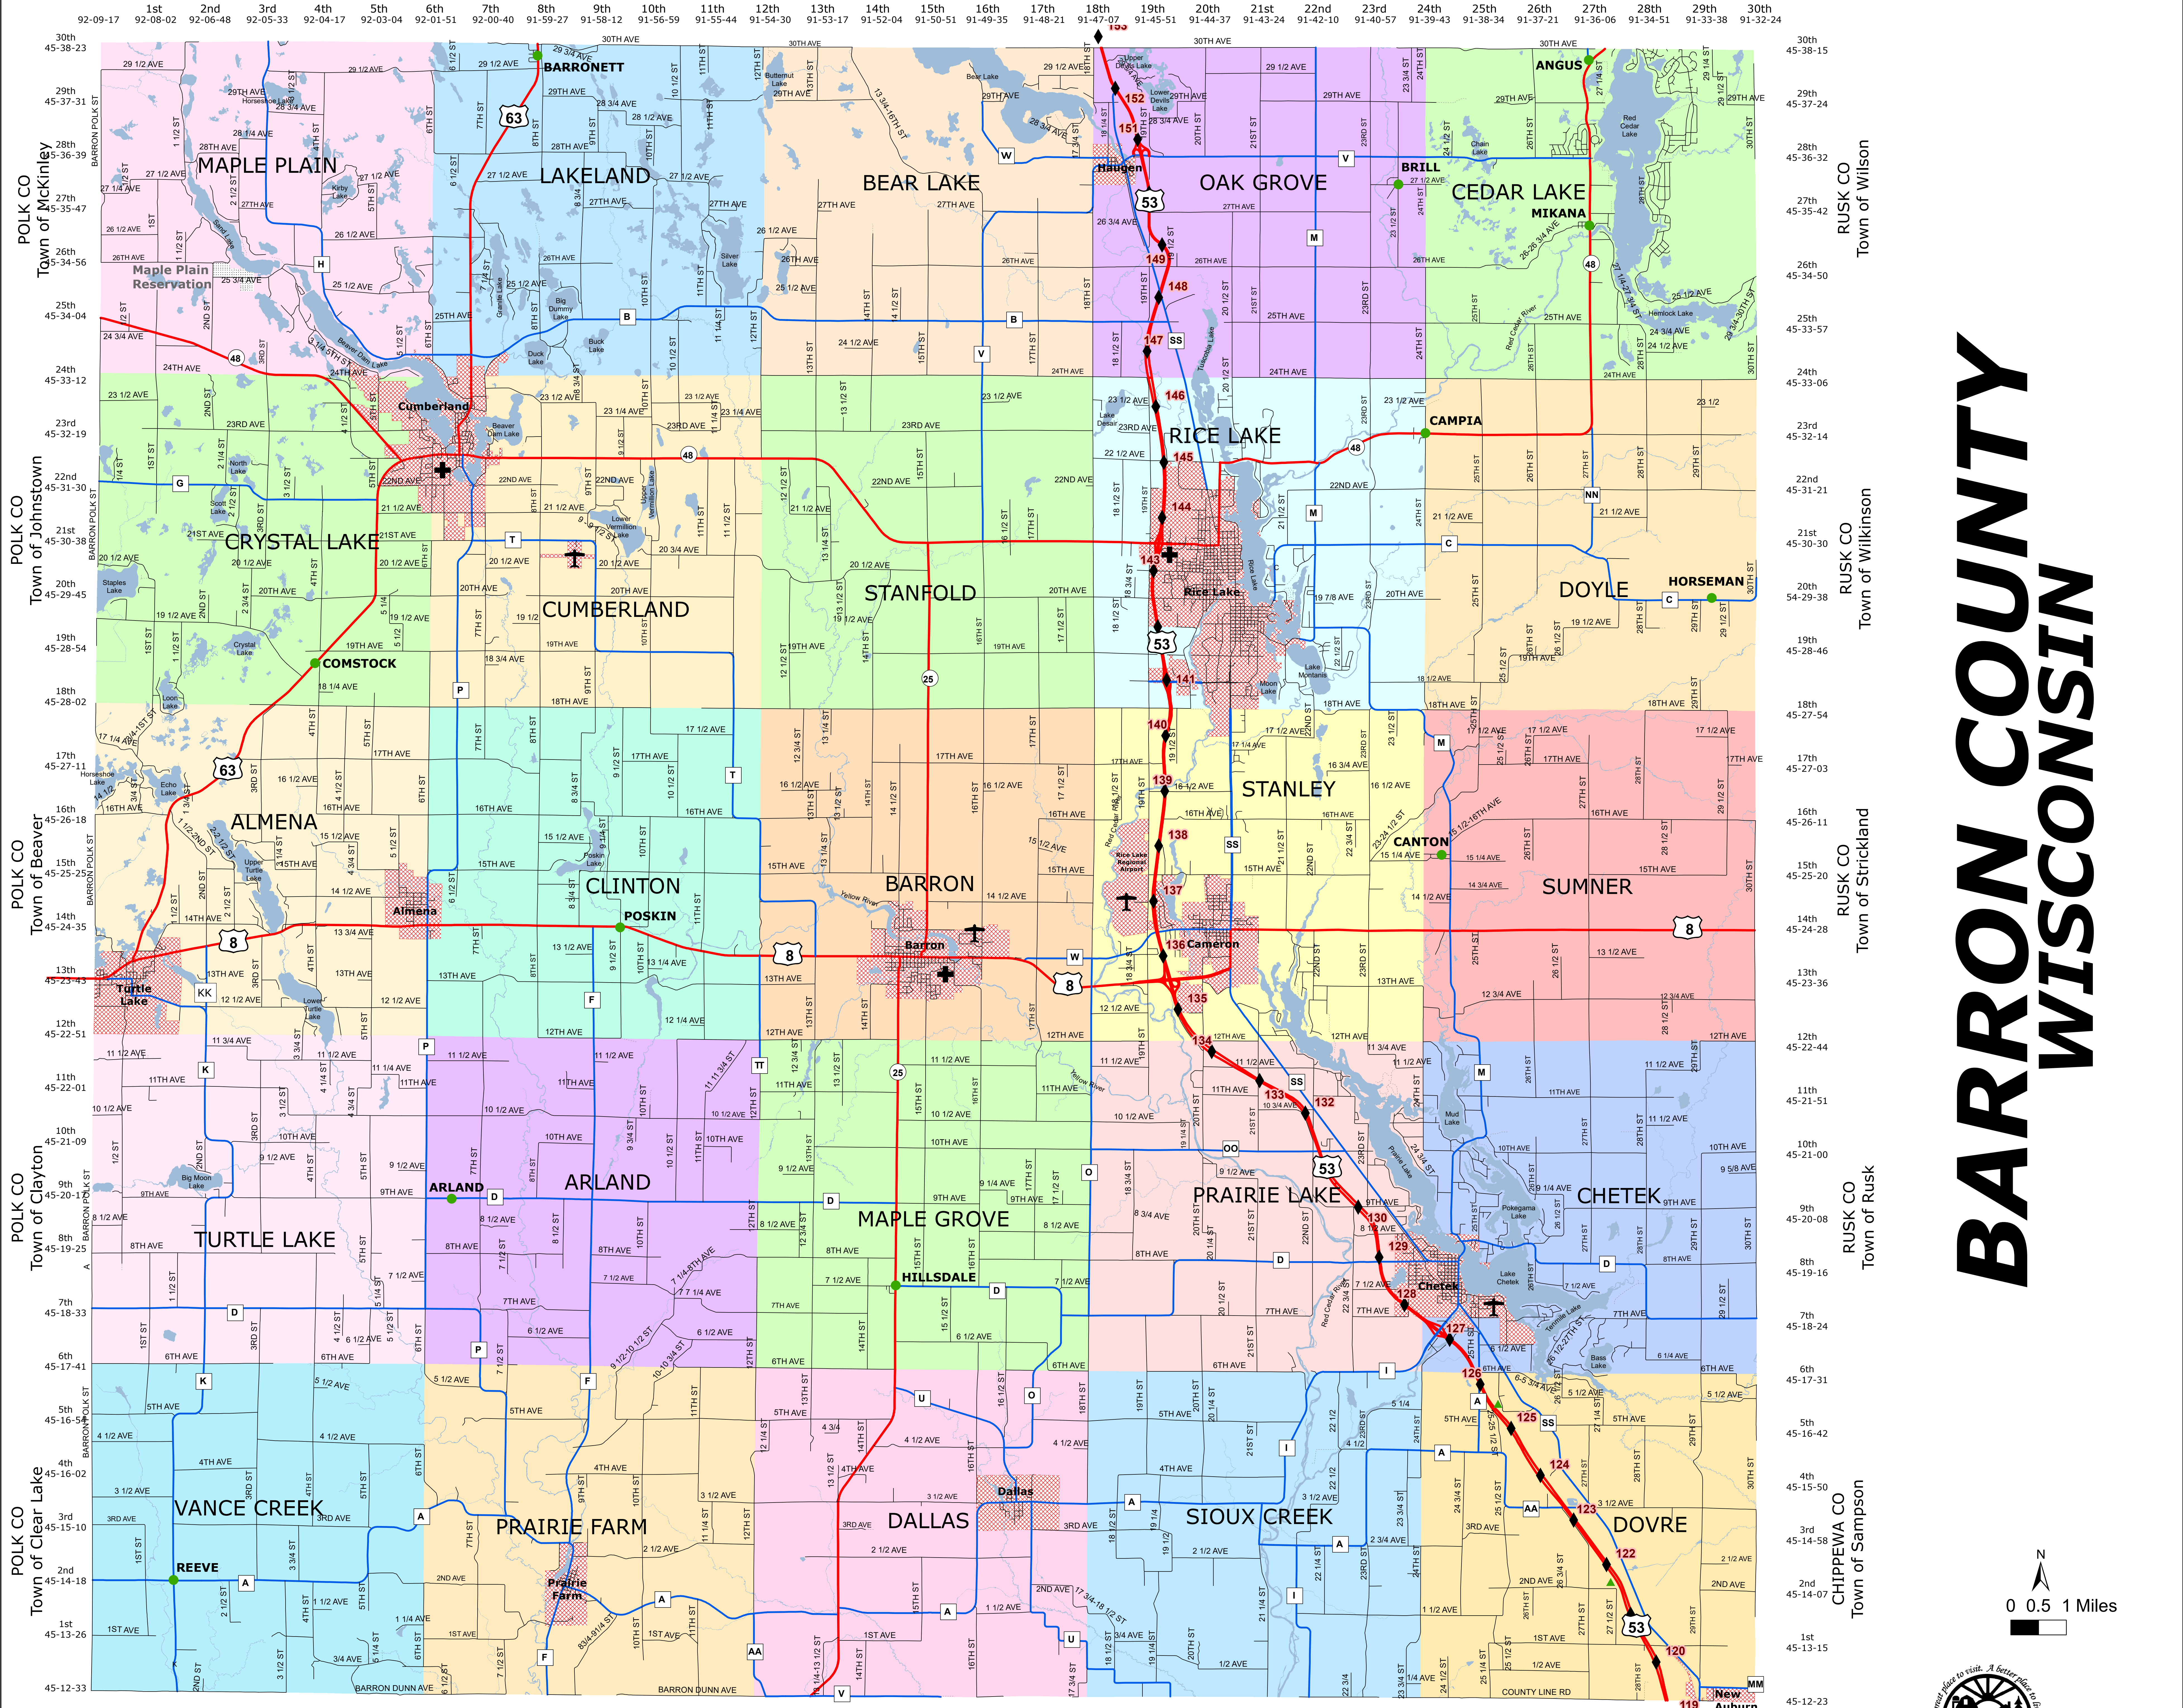

BURNETT CO Town of Roosevelt WASHBURN CO Town of Barronett WASHBURN CO Town of Sarona WASHBURN CO Town of Long Lake WASHBURN CO Town of Birchwood

30th 45-38-23 29th 45-37-31 28th 45-36-39 27th 45-35-47 26th 45-34-56 25th 45-34-04 24th 45-33-12 23rd 45-32-19 22nd 45-31-30 21st 45-30-38 20th 45-29-45 19th 45-28-54 18th 45-28-02 17th 45-27-11 16th 45-26-18 15th 45-25-25 14th 45-24-35 13th 45-23-45 12th 45-22-51 11th 45-22-01 10th 45-21-09 9th 45-20-17 8th 45-19-25 7th 45-18-33 6th 45-17-41 5th 45-16-54 4th 45-16-02 3rd 45-15-10 2nd 45-14-18 1st 45-13-26 45-12-33

30th 45-38-15 29th 45-37-24 28th 45-36-32 27th 45-35-42 26th 45-34-50 25th 45-33-57 24th 45-33-06 23rd 45-32-14 22nd 45-31-21 21st 45-30-30 20th 45-29-38 19th 45-28-46 18th 45-27-54 17th 45-27-03 16th 45-26-11 15th 45-25-20 14th 45-24-28 13th 45-23-36 12th 45-22-44 11th 45-21-51 10th 45-21-00 9th 45-20-08 8th 45-19-16 7th 45-18-24 6th 45-17-31 5th 45-16-42 4th 45-15-50 3rd 45-14-58 2nd 45-14-07 1st 45-13-15 45-12-23

DUNN CO Town of New Haven DUNN CO Town of Sheridan DUNN CO Town of Wilson DUNN CO Town of Sand Creek CHIPPEWA CO Town of Auburn

BARRON COUNTY WISCONSIN

BARRON COUNTY DEPARTMENT OF LAND SERVICES

02/08/2021