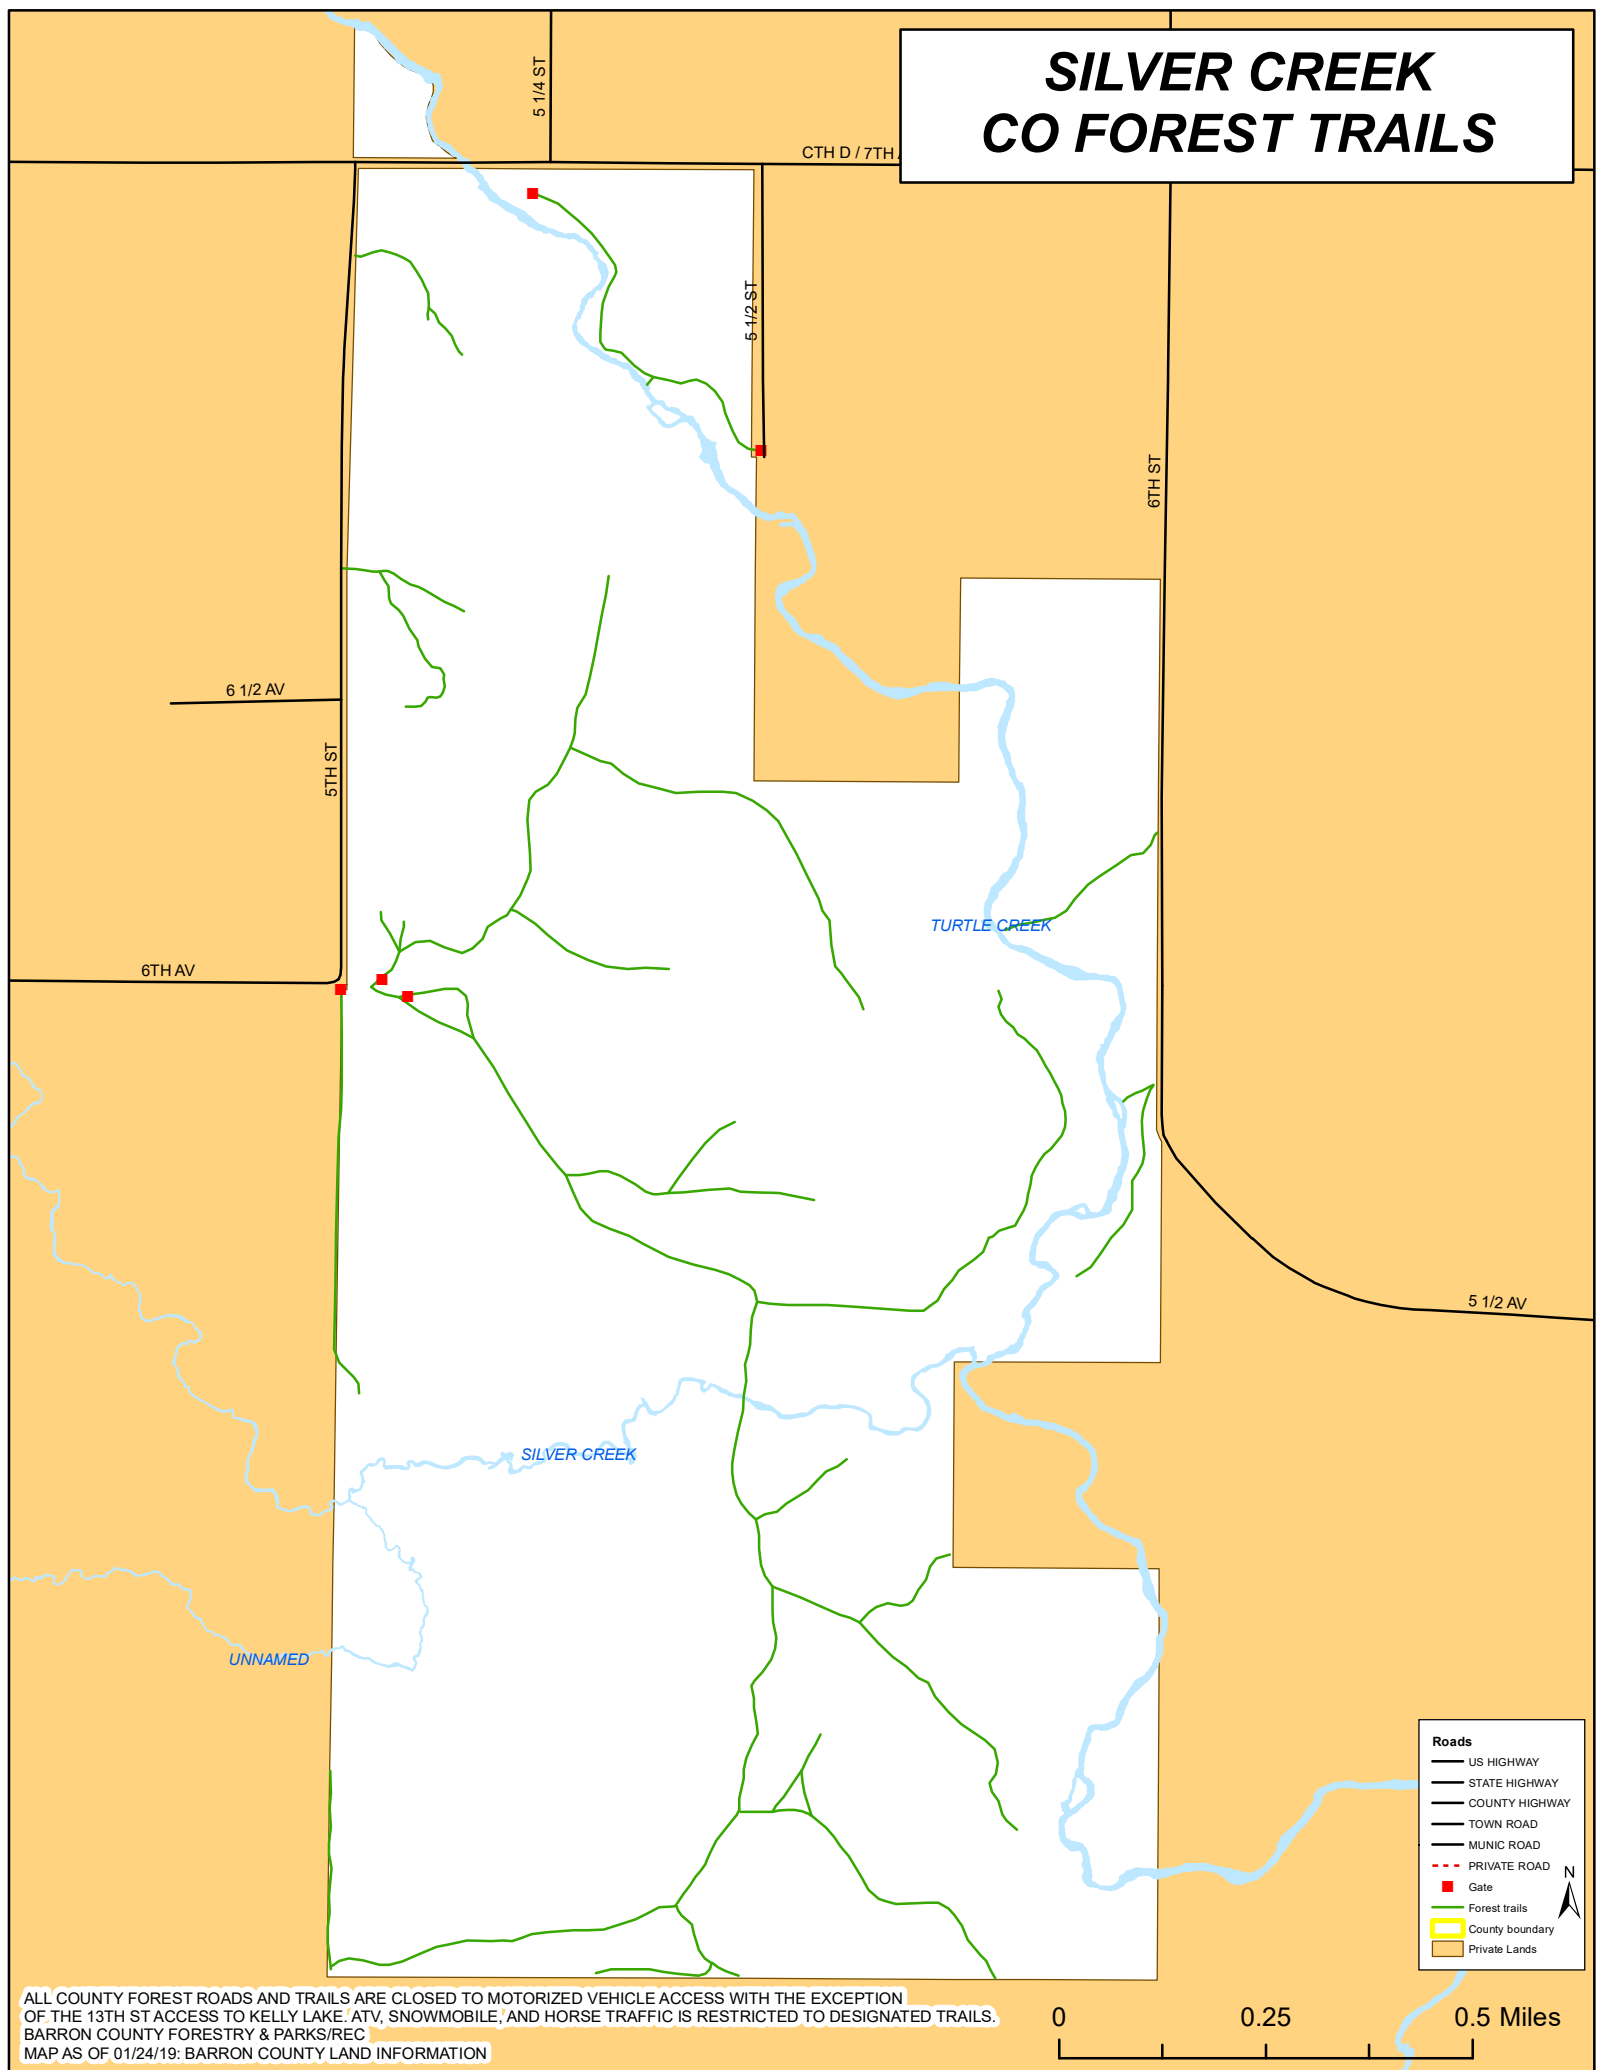

SILVER CREEK CO FOREST TRAILS

ALL COUNTY FOREST ROADS AND TRAILS ARE CLOSED TO MOTORIZED VEHICLE ACCESS WITH THE EXCEPTION OF THE 13TH ST ACCESS TO KELLY LAKE. ATV, SNOWMOBILE, AND HORSE TRAFFIC IS RESTRICTED TO DESIGNATED TRAILS.
 BARRON COUNTY FORESTRY & PARKS/REC
 MAP AS OF 01/24/19: BARRON COUNTY LAND INFORMATION

0 0.25 0.5 Miles