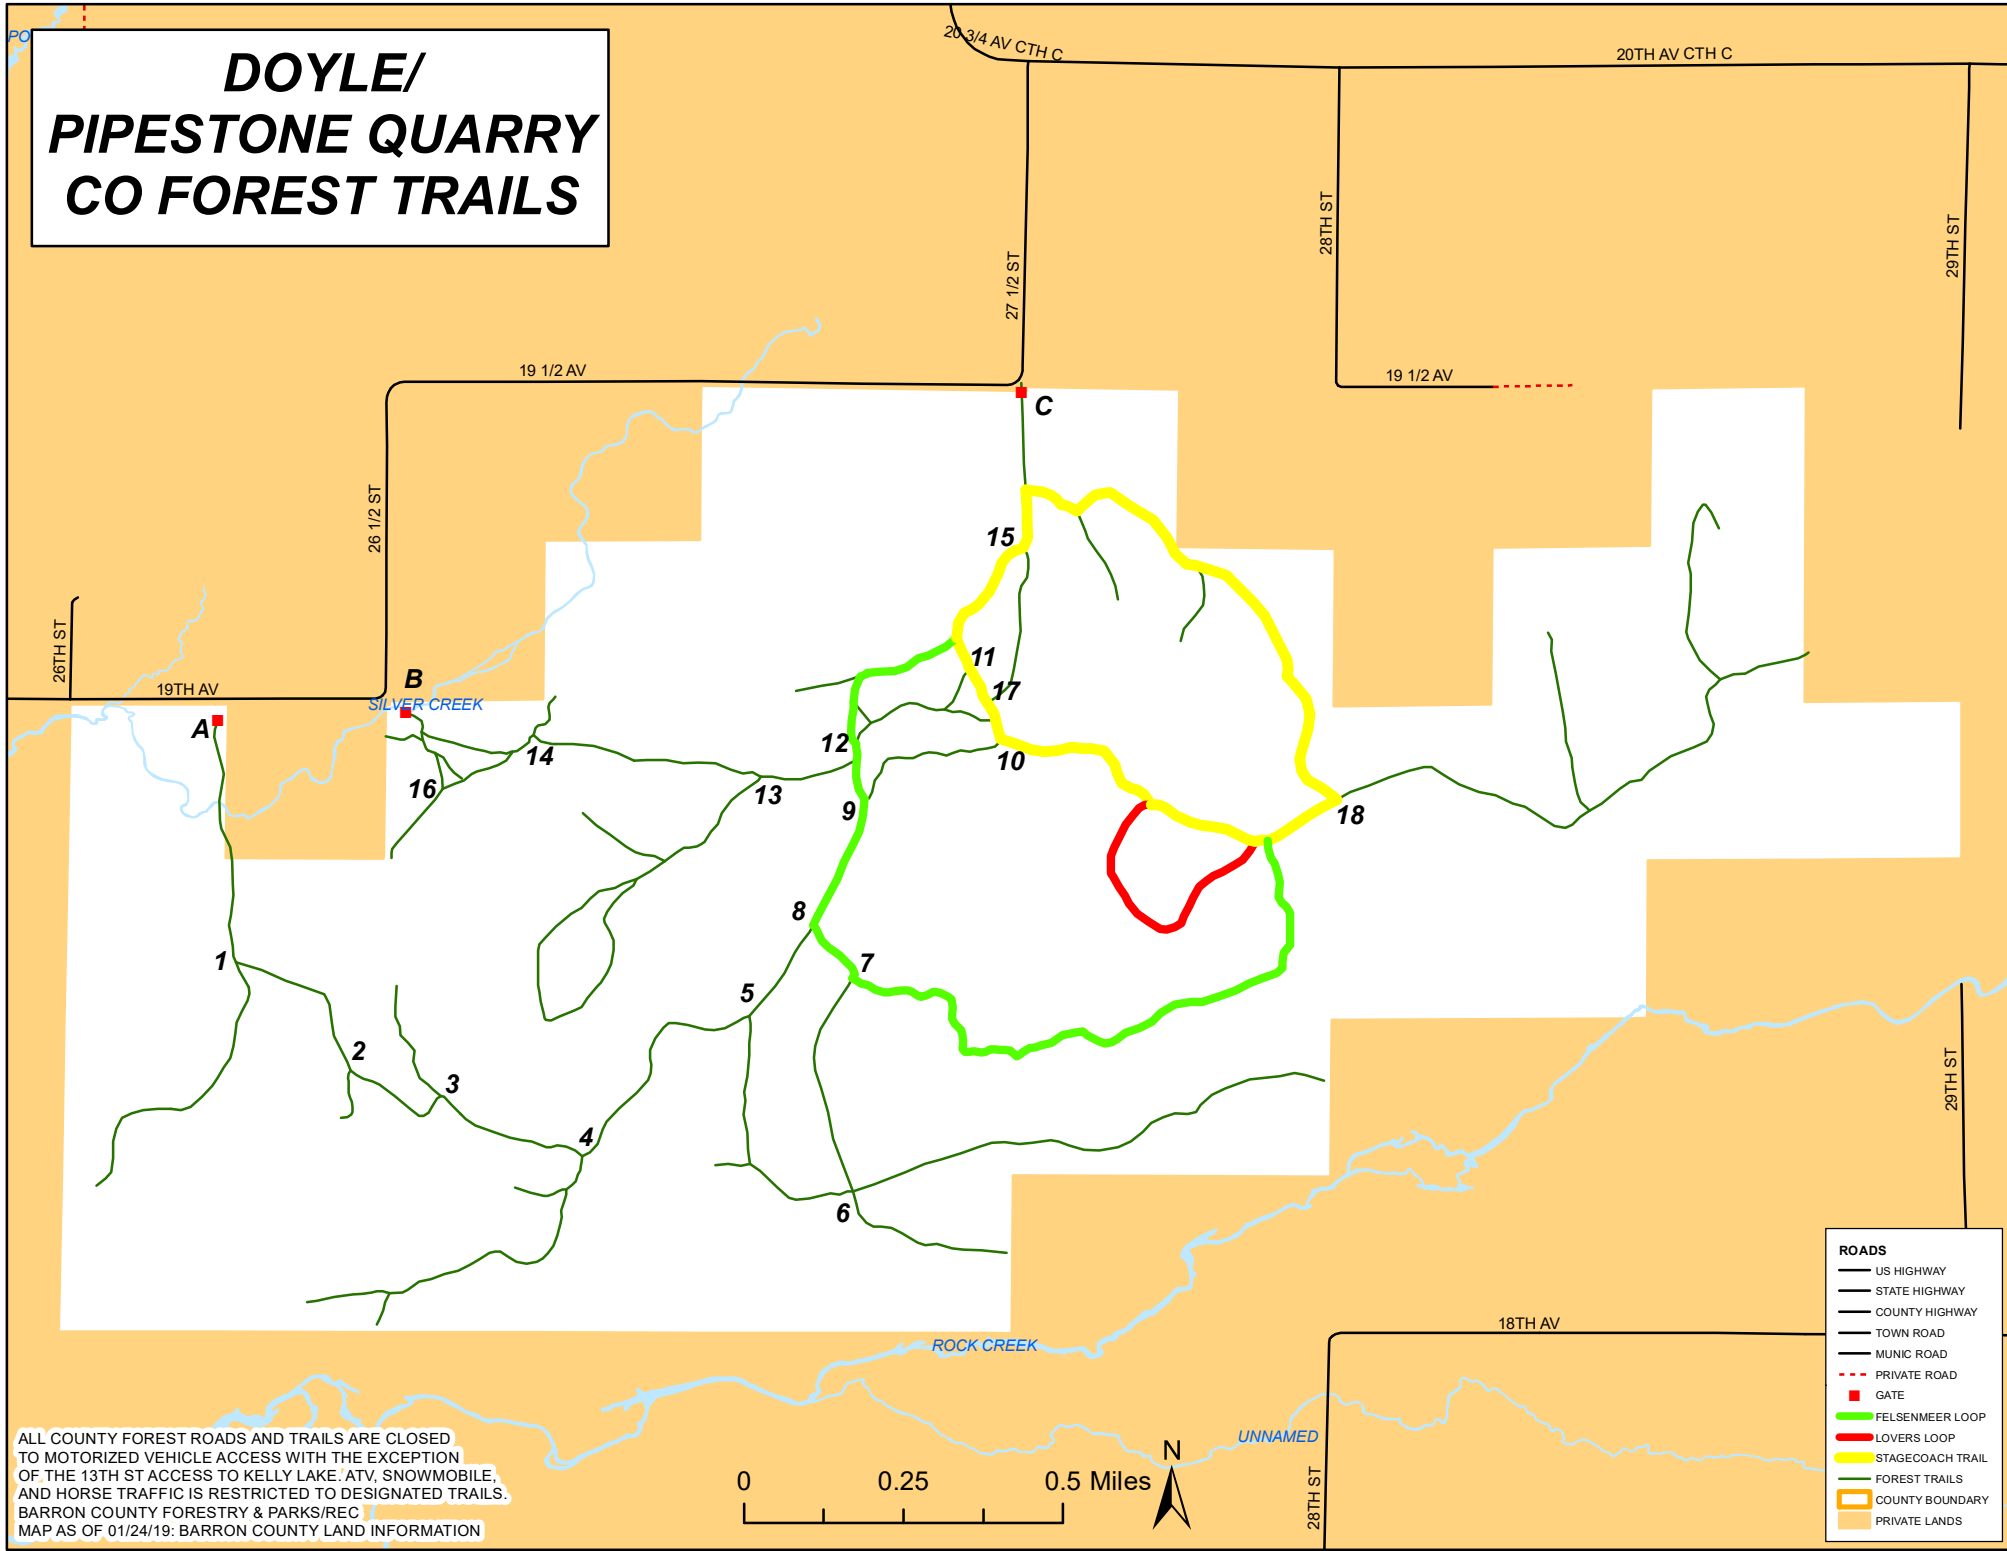

DOYLE/ PIPESTONE QUARRY CO FOREST TRAILS

ROADS	
	US HIGHWAY
	STATE HIGHWAY
	COUNTY HIGHWAY
	TOWN ROAD
	MUNC ROAD
	PRIVATE ROAD
	GATE
	FELSENMEER LOOP
	LOVERS LOOP
	STAGECOACH TRAIL
	FOREST TRAILS
	COUNTY BOUNDARY
	PRIVATE LANDS

ALL COUNTY FOREST ROADS AND TRAILS ARE CLOSED TO MOTORIZED VEHICLE ACCESS WITH THE EXCEPTION OF THE 13TH ST ACCESS TO KELLY LAKE. ATV, SNOWMOBILE, AND HORSE TRAFFIC IS RESTRICTED TO DESIGNATED TRAILS. BARRON COUNTY FORESTRY & PARKS/REC MAP AS OF 01/24/19: BARRON COUNTY LAND INFORMATION