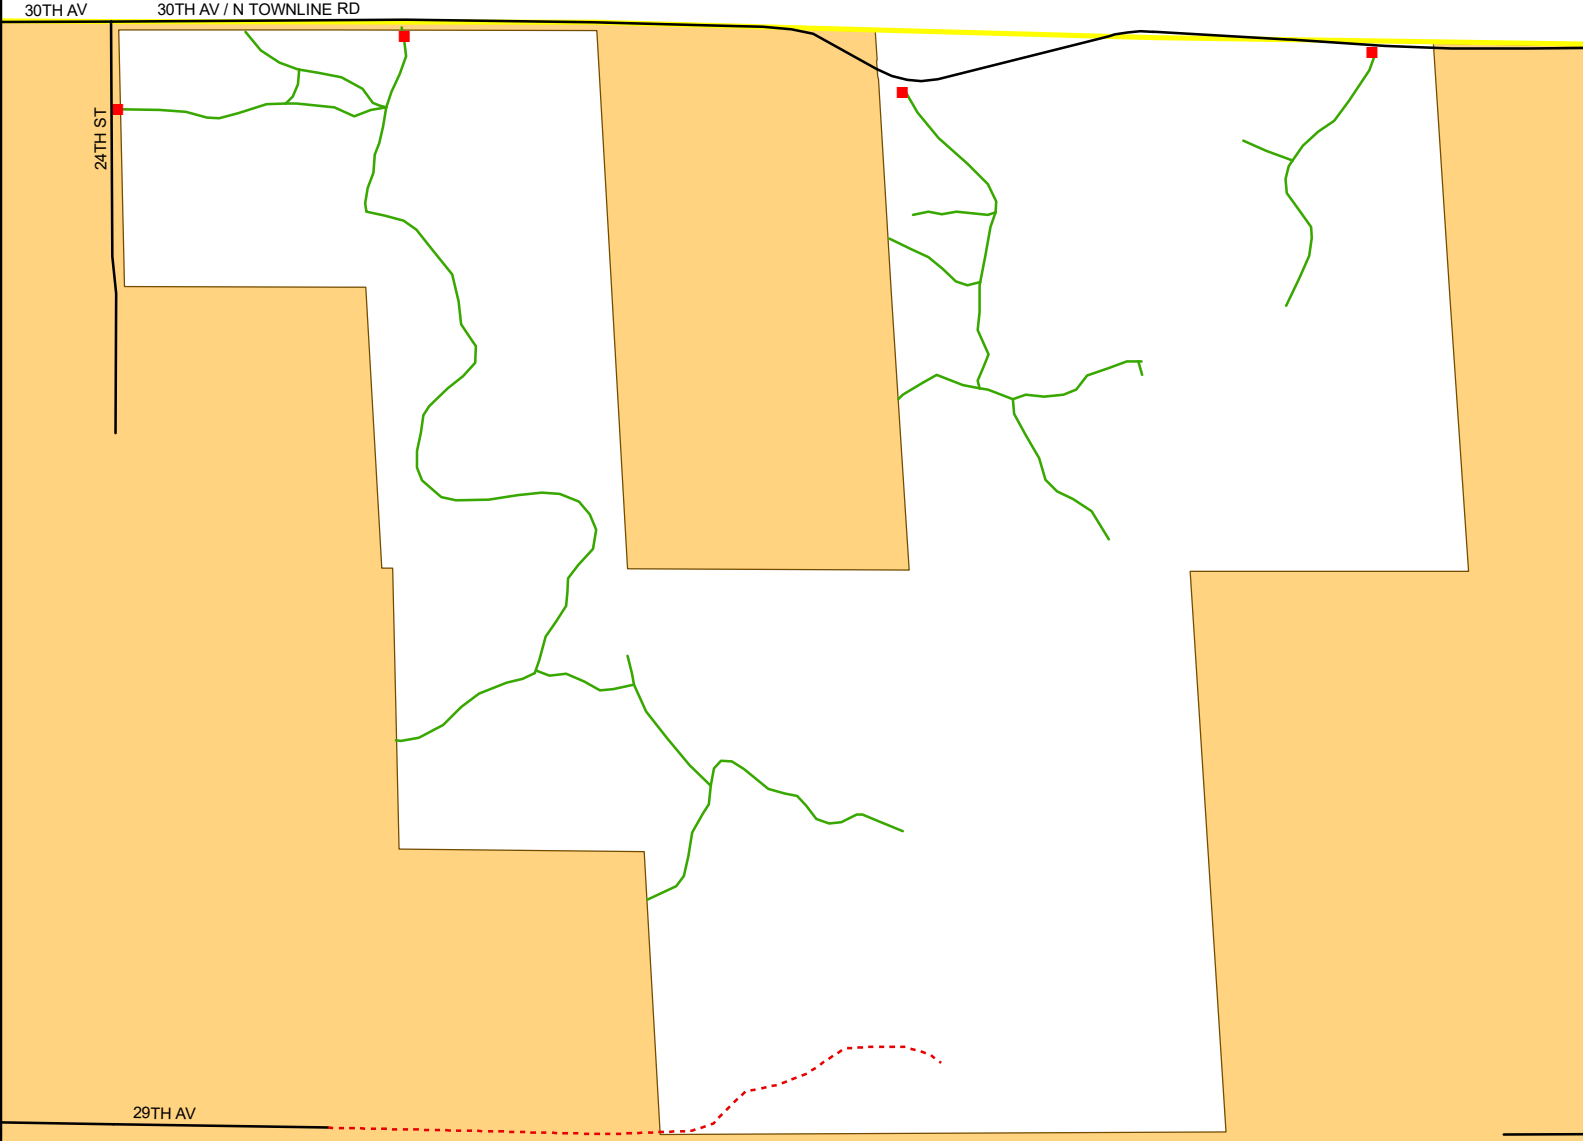

CEDAR LAKE SECTIONS 5-6 CO FOREST TRAILS

ALL COUNTY FOREST ROADS AND TRAILS ARE CLOSED TO MOTORIZED VEHICLE ACCESS WITH THE EXCEPTION OF THE 13TH ST ACCESS TO KELLY LAKE. ATV, SNOWMOBILE, AND HORSE TRAFFIC IS RESTRICTED TO DESIGNATED TRAILS.
 BARRON COUNTY FORESTRY & PARKS/REC
 MAP AS OF 01/24/19: BARRON COUNTY LAND INFORMATION

Roads

- US HIGHWAY
- STATE HIGHWAY
- COUNTY HIGHWAY
- TOWN ROAD
- MUNIC ROAD
- - - PRIVATE ROAD

■ Gate

— Forest trails

— County boundary

— Private Lands

N