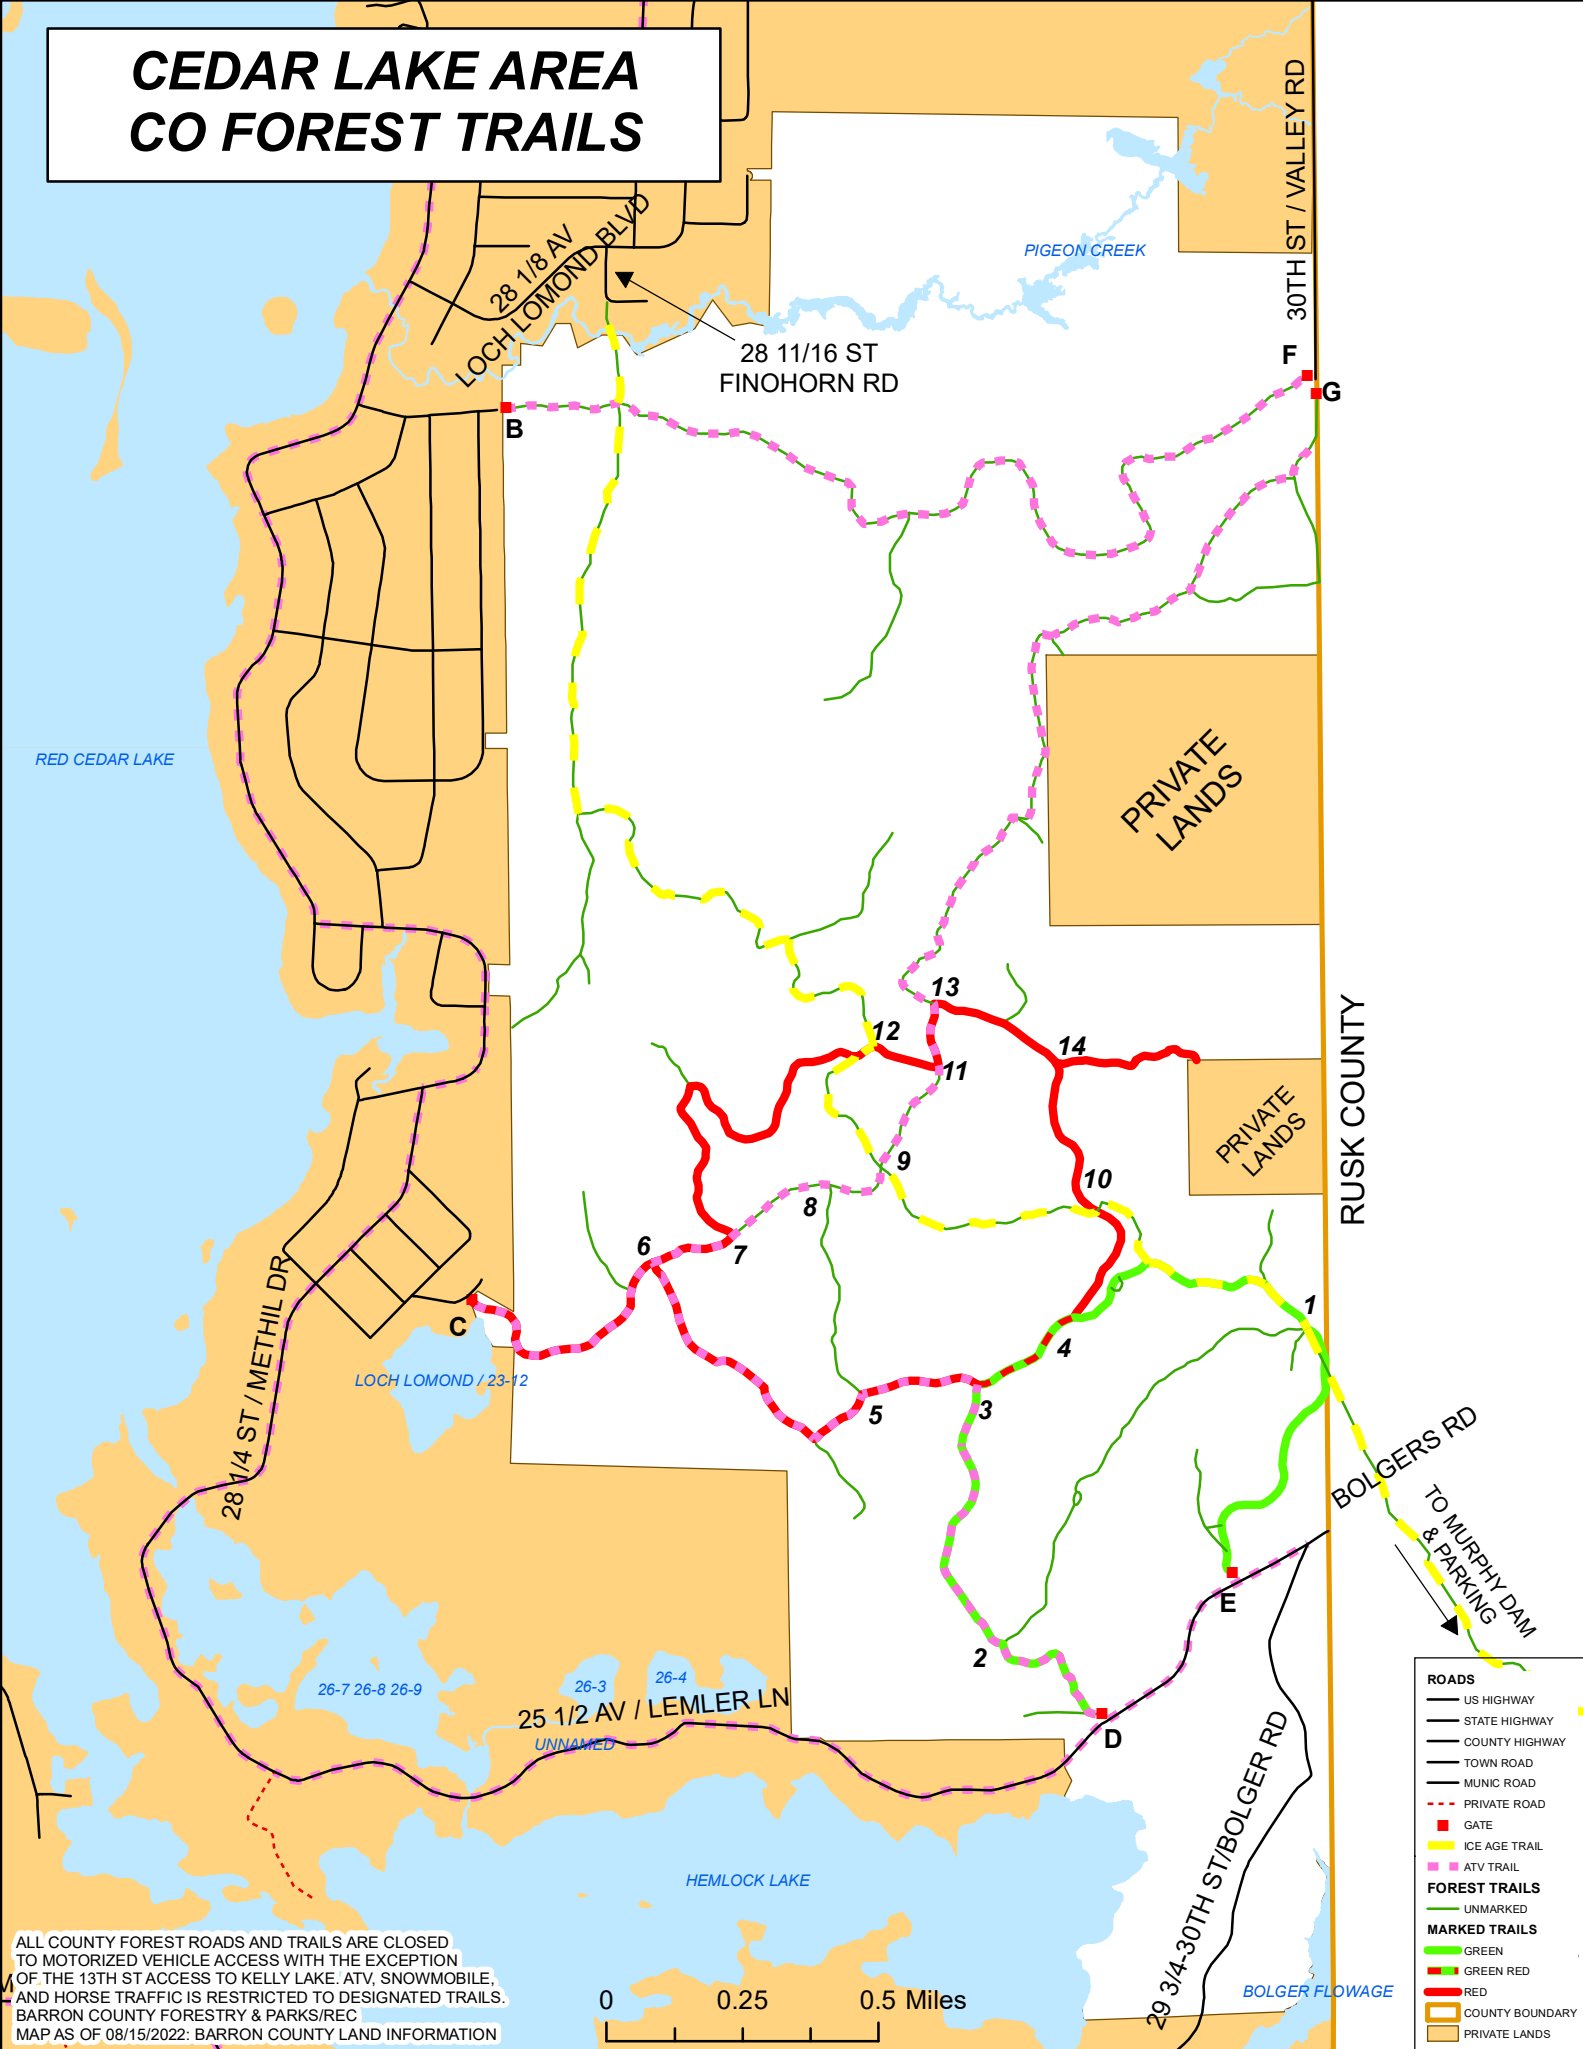

CEDAR LAKE AREA CO FOREST TRAILS

ALL COUNTY FOREST ROADS AND TRAILS ARE CLOSED TO MOTORIZED VEHICLE ACCESS WITH THE EXCEPTION OF THE 13TH ST ACCESS TO KELLY LAKE. ATV, SNOWMOBILE, AND HORSE TRAFFIC IS RESTRICTED TO DESIGNATED TRAILS. BARRON COUNTY FORESTRY & PARKS/REC
MAP AS OF 08/15/2022: BARRON COUNTY LAND INFORMATION

ROADS	
	US HIGHWAY
	STATE HIGHWAY
	COUNTY HIGHWAY
	TOWN ROAD
	MUNIC ROAD
	PRIVATE ROAD
	GATE
	ICE AGE TRAIL
	ATV TRAIL
FOREST TRAILS	
	UNMARKED
MARKED TRAILS	
	GREEN
	GREEN RED
	RED
	COUNTY BOUNDARY
	PRIVATE LANDS