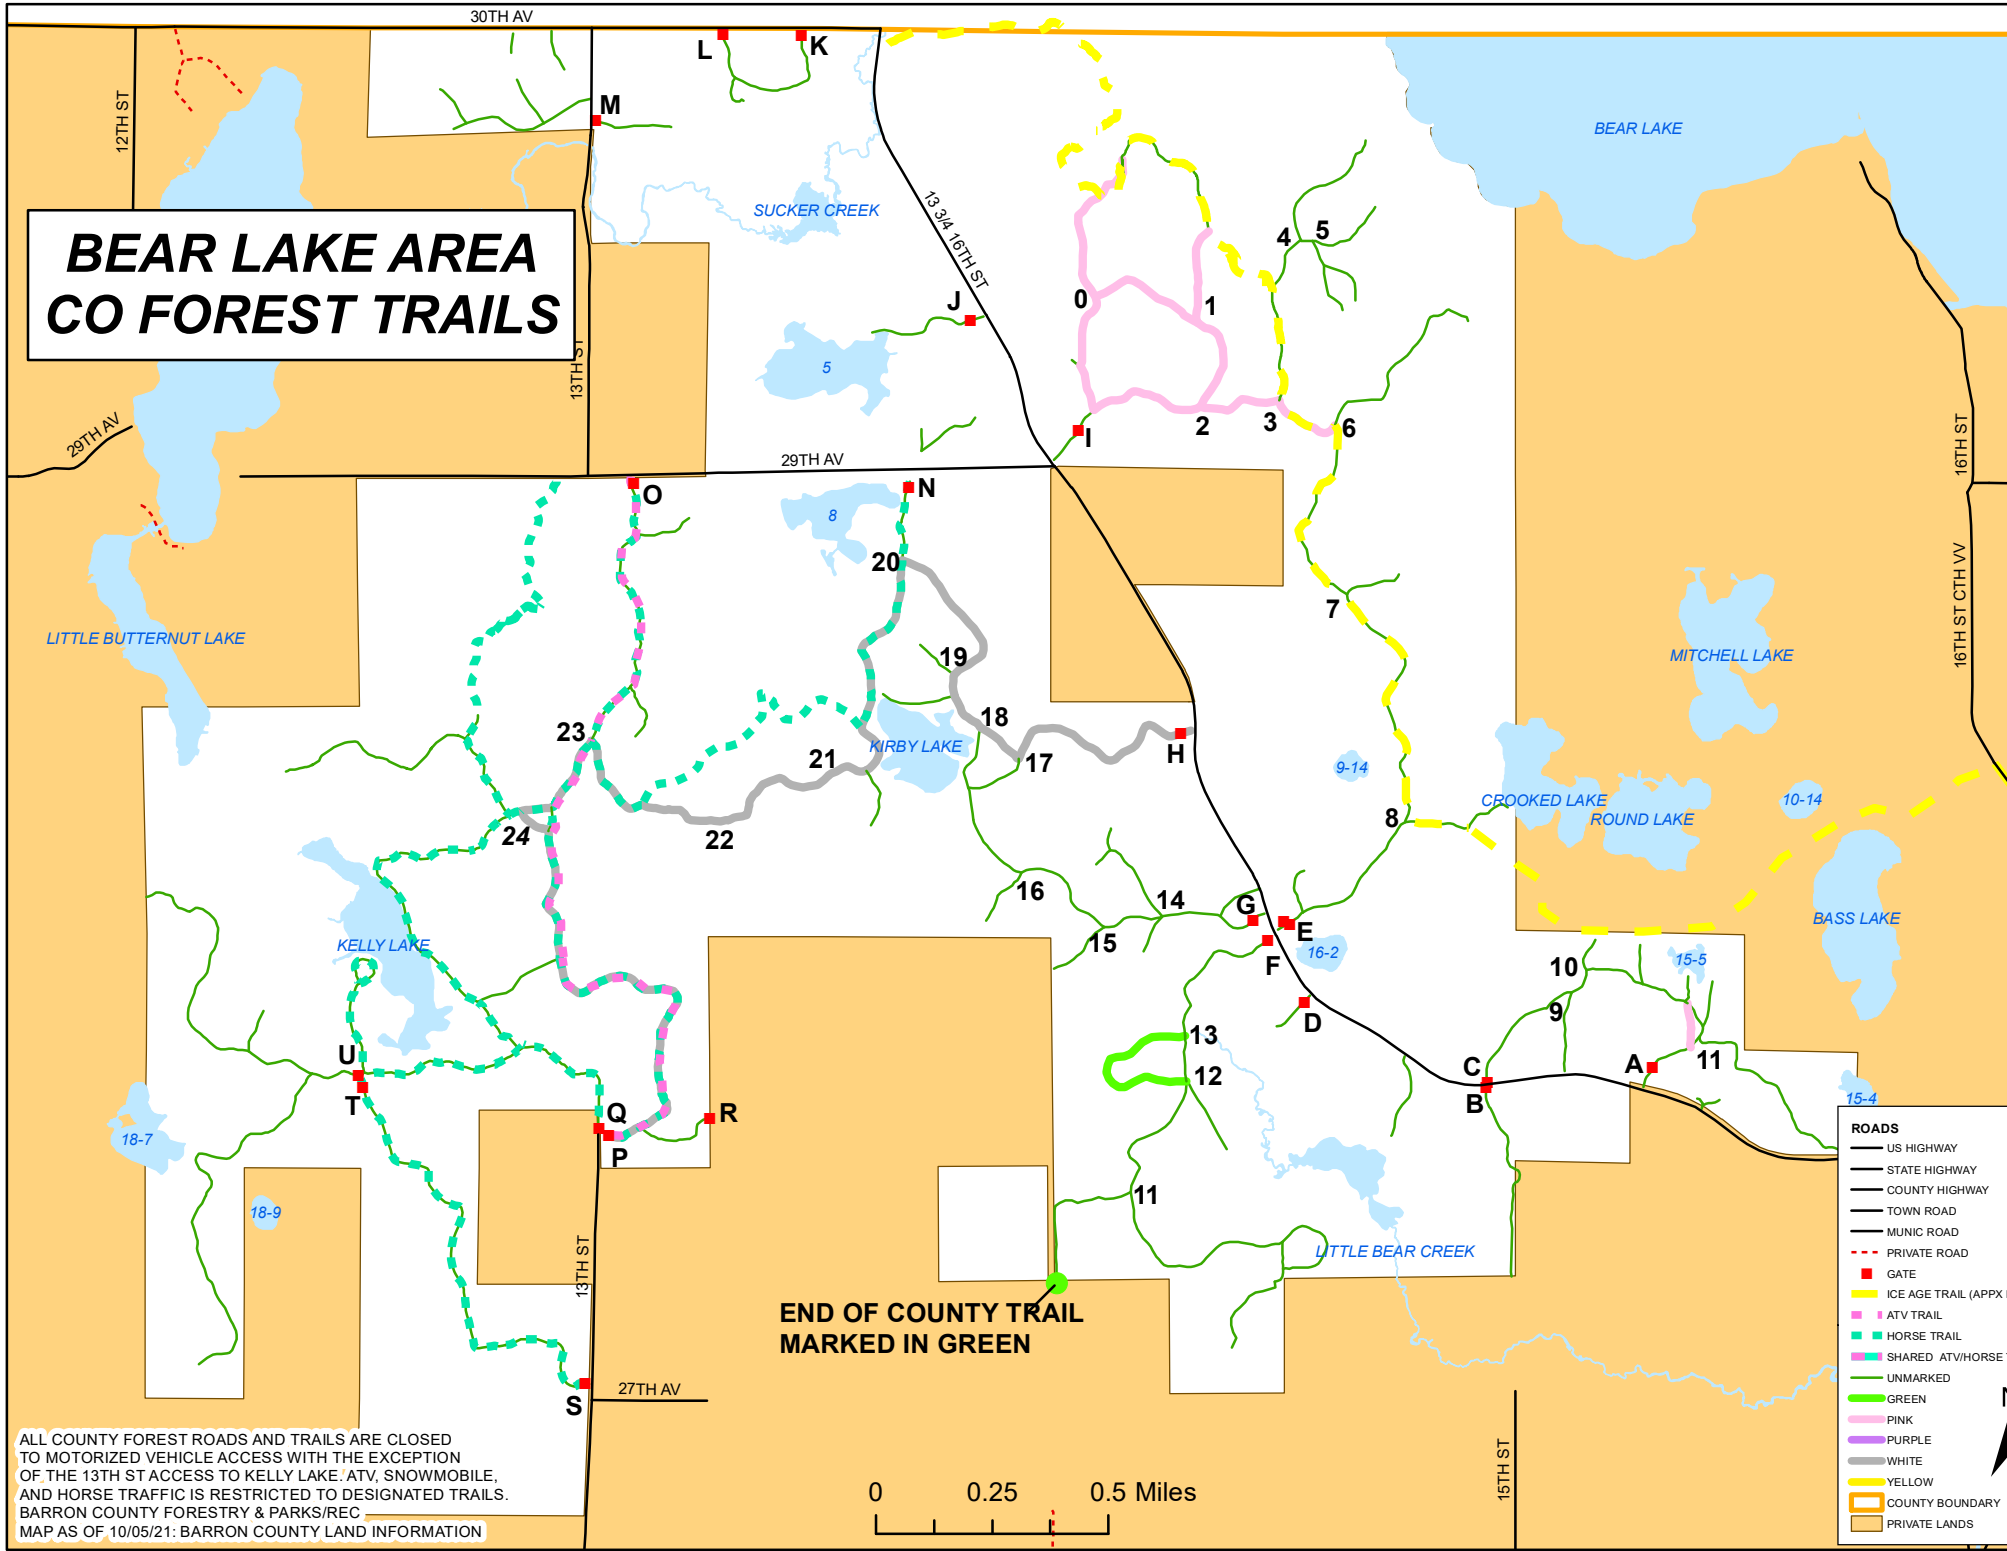

# BEAR LAKE AREA CO FOREST TRAILS

**END OF COUNTY TRAIL  
MARKED IN GREEN**

ALL COUNTY FOREST ROADS AND TRAILS ARE CLOSED TO MOTORIZED VEHICLE ACCESS WITH THE EXCEPTION OF THE 13TH ST ACCESS TO KELLY LAKE. ATV, SNOWMOBILE, AND HORSE TRAFFIC IS RESTRICTED TO DESIGNATED TRAILS. BARRON COUNTY FORESTRY & PARKS/REC  
MAP AS OF 10/05/21: BARRON COUNTY LAND INFORMATION

**ROADS**

- US HIGHWAY
- STATE HIGHWAY
- COUNTY HIGHWAY
- TOWN ROAD
- MUNIC ROAD
- - - PRIVATE ROAD
- GATE
- ICE AGE TRAIL (APPX LOC)
- ATV TRAIL
- HORSE TRAIL
- SHARED ATV/HORSE TRAIL
- UNMARKED
- GREEN
- PINK
- PURPLE
- WHITE
- YELLOW

COUNTY BOUNDARY  
 PRIVATE LANDS