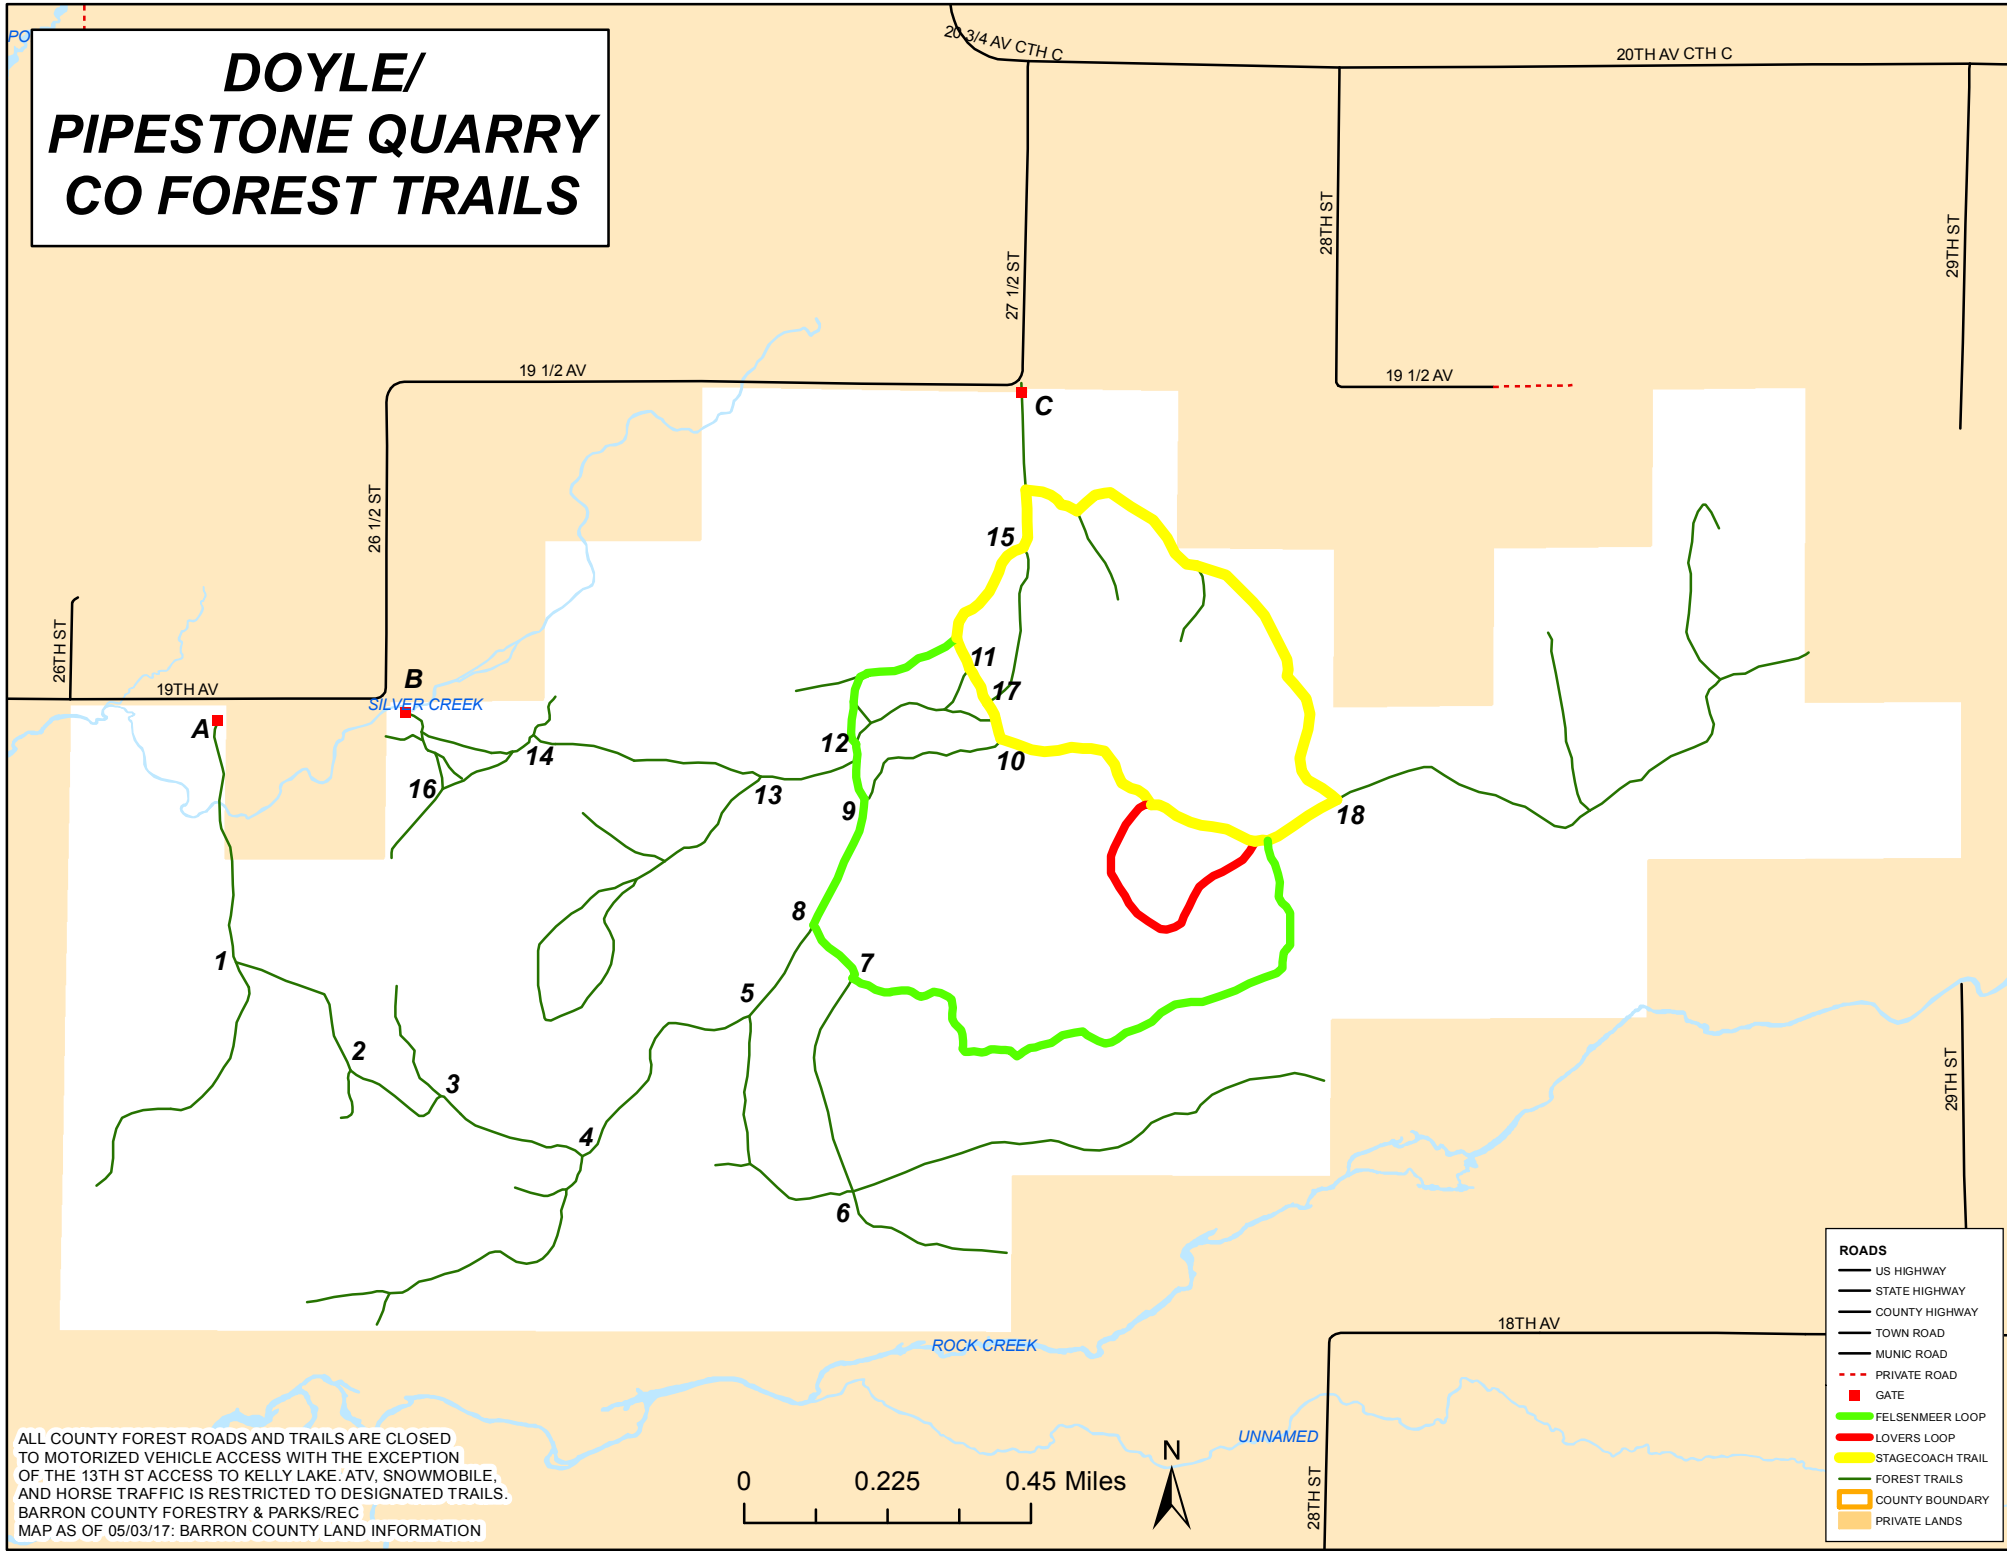

DOYLE/ PIPESTONE QUARRY CO FOREST TRAILS

ALL COUNTY FOREST ROADS AND TRAILS ARE CLOSED TO MOTORIZED VEHICLE ACCESS WITH THE EXCEPTION OF THE 13TH ST ACCESS TO KELLY LAKE. ATV, SNOWMOBILE, AND HORSE TRAFFIC IS RESTRICTED TO DESIGNATED TRAILS. BARRON COUNTY FORESTRY & PARKS/REC MAP AS OF 05/03/17: BARRON COUNTY LAND INFORMATION

ROADS	
	US HIGHWAY
	STATE HIGHWAY
	COUNTY HIGHWAY
	TOWN ROAD
	MUNIC ROAD
	PRIVATE ROAD
	GATE
	FELSENMEER LOOP
	LOVERS LOOP
	STAGECOACH TRAIL
	FOREST TRAILS
	COUNTY BOUNDARY
	PRIVATE LANDS